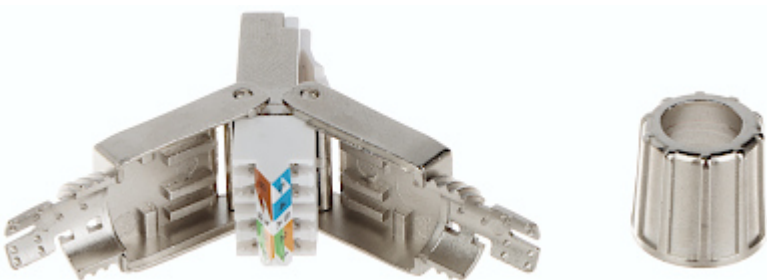

Code: RJ45/FTP6A-HAND

SHIELDED MODULAR PLUG **RJ45/FTP6A-HAND**

Net: **4.45 EUR** Gross: **4.45 EUR**

It allows to very easy and quick installation without any tools.

SPECIFICATION

Connector type:	RJ45 (8P8C) - Plug
Attachment of connector elements:	Pressing
Wire mounting:	Pressing
Application:	Twisted-pair cable UTP cat. 6A, FTP cat. 6A
Material:	PVC / Metal
Main features:	Very easy and quick installation without any tools
Weight:	0.014 kg
Dimensions:	47 x 18 x 14 mm
Guarantee:	2 years

PRESENTATION

DELTA-OPTI Monika Matysiak; <https://www.delta.poznan.pl>
POL; 60-713 Poznań; Graniczna 10
e-mail: delta-opti@delta.poznan.pl; tel: +(48) 61 864 69 60

A view inside the connector:

PACKAGE

Dimensions (L x W x H): 0x0x0 mm	Gross Weight: 0 kg
----------------------------------	--------------------