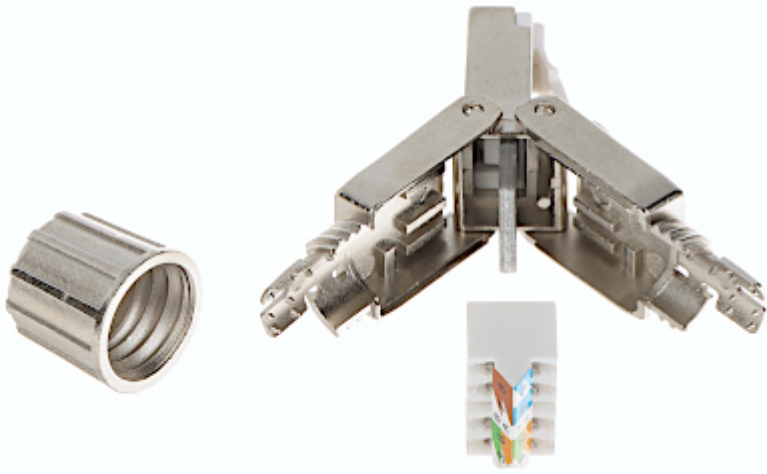

Code: RJ45/FTP6A-HAND

SHIELDED MODULAR PLUG **RJ45/FTP6A-HAND**

Net: **4.45 EUR** Gross: **4.45 EUR**

It allows to very easy and quick installation without any tools.

SPECIFICATION

Connector type:	RJ45 (8P8C) - Plug
Attachment of connector elements:	Pressing
Wire mounting:	Pressing
Application:	Twisted-pair cable UTP cat. 6A, FTP cat. 6A
Material:	PVC / Metal
Main features:	Very easy and quick installation without any tools
Weight:	0.014 kg
Dimensions:	47 x 18 x 14 mm
Guarantee:	2 years

PRESENTATION

DELTA-OPTI Monika Matysiak; <https://www.delta.poznan.pl>
POL; 60-713 Poznań; Graniczna 10
e-mail: delta-opti@delta.poznan.pl; tel: +(48) 61 864 69 60

A view inside the connector:

PACKAGE

Dimensions (L x W x H): 0x0x0 mm	Gross Weight: 0 kg
----------------------------------	--------------------