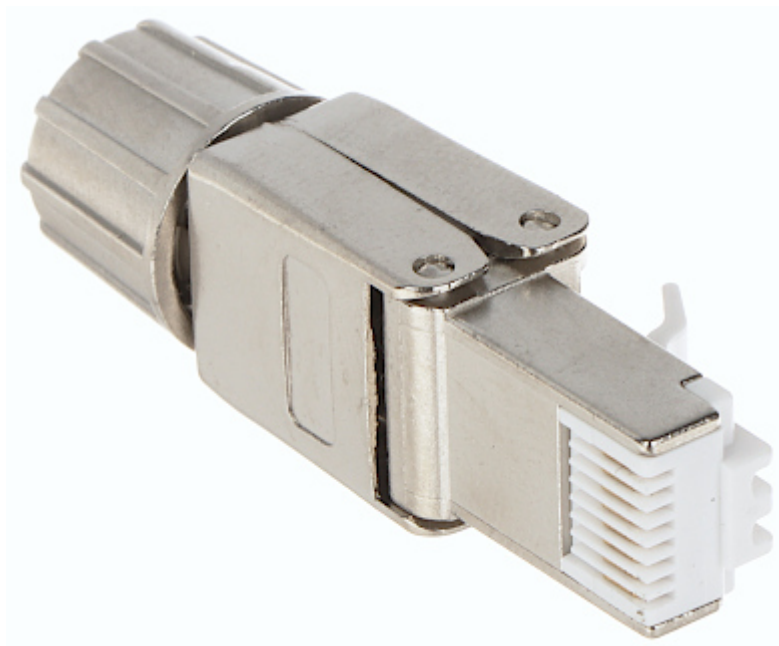

Code: RJ45/FTP6A-HAND

SHIELDED MODULAR PLUG **RJ45/FTP6A-HAND**

Net: **4.45 EUR** Gross: **4.45 EUR**

It allows to very easy and quick installation without any tools.

SPECIFICATION

Connector type:	RJ45 (8P8C) - Plug
Attachment of connector elements:	Pressing
Wire mounting:	Pressing
Application:	Twisted-pair cable UTP cat. 6A, FTP cat. 6A
Material:	PVC / Metal
Main features:	Very easy and quick installation without any tools
Weight:	0.014 kg
Dimensions:	47 x 18 x 14 mm
Guarantee:	2 years

PRESENTATION

DELTA-OPTI Monika Matysiak; <https://www.delta.poznan.pl>
POL; 60-713 Poznań; Graniczna 10
e-mail: delta-opti@delta.poznan.pl; tel: +(48) 61 864 69 60

A view inside the connector:

PACKAGE

Dimensions (L x W x H): 0x0x0 mm	Gross Weight: 0 kg
----------------------------------	--------------------