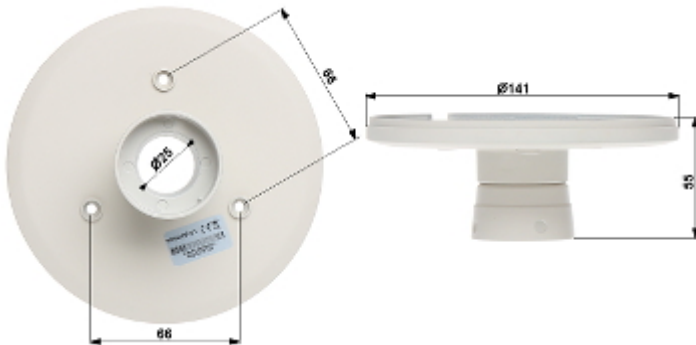

Code: BR-B1

CAMERA BRACKET **BR-B1**

Net: 1.91 EUR Gross: 1.91 EUR

For outdoor use.

SPECIFICATION

Neck diameter:	Ø 141 mm
Suitable for cameras:	PTZ-660EF
Material:	Aluminum
Color:	Ivory
Distance from mounting surface:	55 mm
Weight:	0.18 kg
Dimensions:	Ø 141 x 55 mm
Guarantee:	2 years

PRESENTATION

Bracket dimensions:

View of the ceiling mounting side:

DELTA-OPTI Monika Matysiak; <https://www.delta.poznan.pl>
POL; 60-713 Poznań; Graniczna 10
e-mail: delta-opti@delta.poznan.pl; tel: +(48) 61 864 69 60

PACKAGE

Dimensions (L x W x H): 0x0x0 mm	Gross Weight: 0 kg
----------------------------------	--------------------