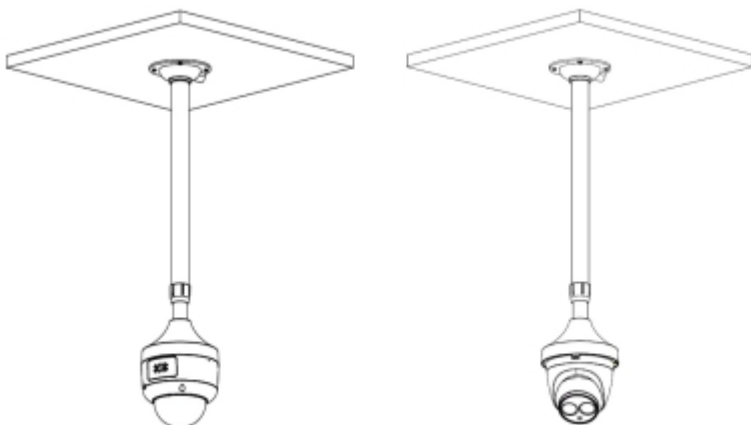

### SPECIFICATION

Neck diameter:	Ø 126 mm
Suitable for cameras:	DAHUA
Material:	Aluminum
Color:	White
Distance from mounting surface:	475 ... 800 mm
Weight:	0.6 kg
Dimensions:	Ø 126 x 475 ... 800 mm
Manufacturer / Brand:	DAHUA
Guarantee:	<b>3 years</b>

View of the ceiling mounting side:

Camera mounting side view:

Dimensions:

Example of application:

In the kit:

DELTA-OPTI Monika Matysiak; <https://www.delta.poznan.pl>  
 POL; 60-713 Poznań; Graniczna 10  
 e-mail: delta-opti@delta.poznan.pl; tel: +(48) 61 864 69 60