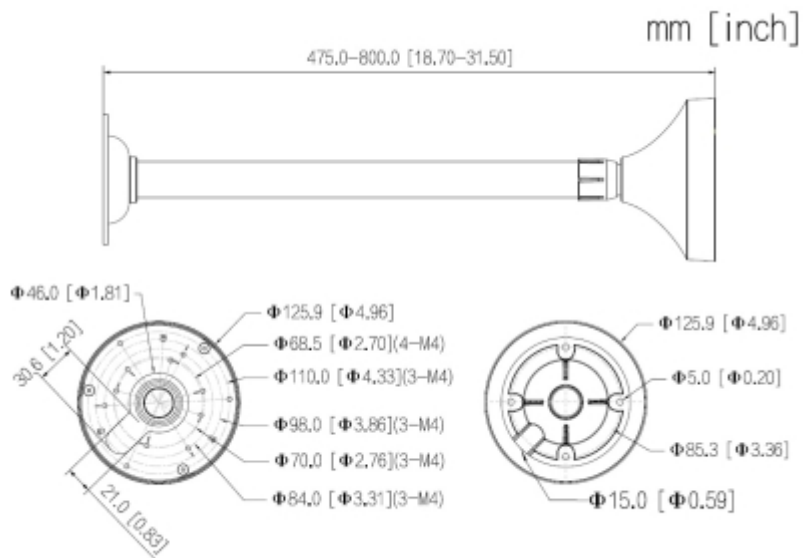

### SPECIFICATION

Neck diameter:	Ø 126 mm
Suitable for cameras:	DAHUA
Material:	Aluminum
Color:	White
Distance from mounting surface:	475 ... 800 mm
Weight:	0.6 kg
Dimensions:	Ø 126 x 475 ... 800 mm
Manufacturer / Brand:	DAHUA
Guarantee:	<b>3 years</b>

View of the ceiling mounting side:

Camera mounting side view:

Dimensions:

Example of application:

In the kit:

DELTA-OPTI Monika Matysiak; <https://www.delta.poznan.pl>  
 POL; 60-713 Poznań; Graniczna 10  
 e-mail: delta-opti@delta.poznan.pl; tel: +(48) 61 864 69 60

**PACKAGE**

Dimensions (L x W x H): 0x0x0 mm	Gross Weight: 0 kg
----------------------------------	--------------------