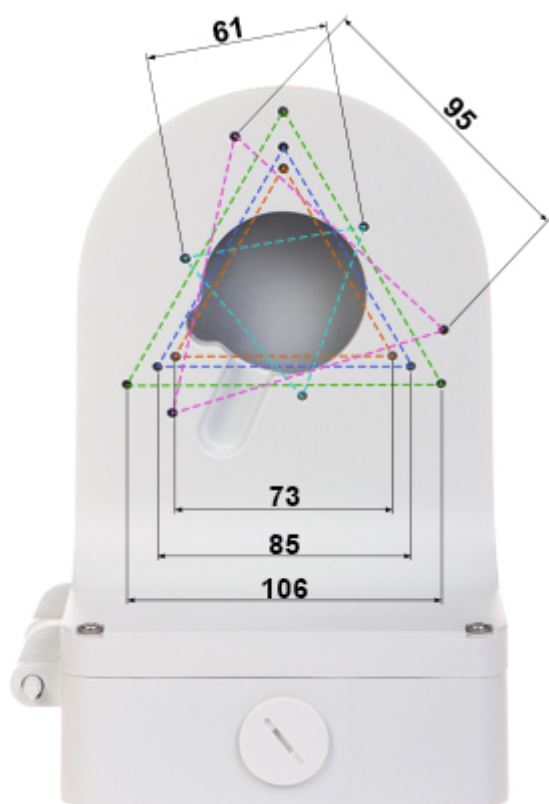

Code: PFB206W

DOME CAMERA BRACKET **PFB206W** DAHUA

Net: **72.35 EUR** Gross: **72.35 EUR**

Wall bracket. Designed to dome cameras.

It can be used to vandal-proof cameras installation. It has very useful advantage, possibility to hide camera cables and connectors.

SPECIFICATION

Suitable for cameras:	DAHUA - documentation for download below.
Material:	Aluminum
Color:	White
Weight:	1.134 kg
Dimensions:	222 x 160 x 144 mm
Manufacturer / Brand:	DAHUA
Guarantee:	3 years

PRESENTATION

Side view:

DELTA-OPTI Monika Matysiak; <https://www.delta.poznan.pl>
POL; 60-713 Poznań; Graniczna 10
e-mail: delta-opti@delta.poznan.pl; tel: +(48) 61 864 69 60

Dimensions:

Wall mounting side view:

Internal view of the housing:

In the kit:

PACKAGE

Dimensions (L x W x H): 0x0x0 mm	Gross Weight: 0 kg
----------------------------------	--------------------