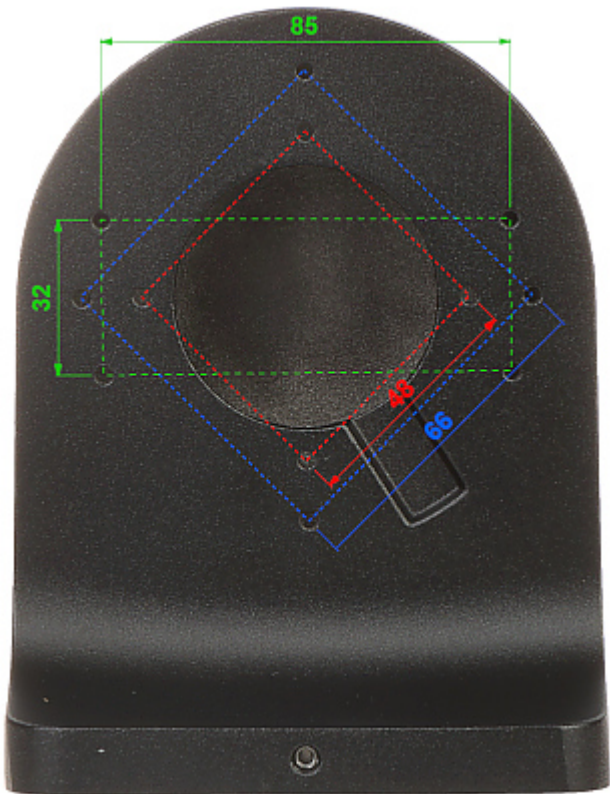

## DOME CAMERA BRACKET **PFB204W-B** DAHUA

Net: **105.00 PLN** Gross: **105.00 PLN**

Wall bracket. Designed to dome cameras.

It can be used to vandal-proof cameras installation. It has very useful advantage, possibility to hide camera cables and connectors.

### SPECIFICATION

Suitable for cameras:	DAHUA - documentation for download below.
Material:	Aluminum
Color:	Black
Weight:	0.45 kg
Dimensions:	126 x 160 x 76 mm
Manufacturer / Brand:	DAHUA
Guarantee:	<b>3 years</b>

### PRESENTATION

Camera mounting side view:

DELTA-OPTI Monika Matysiak; <https://www.delta.poznan.pl>  
POL; 60-713 Poznań; Graniczna 10  
e-mail: [delta-opti@delta.poznan.pl](mailto:delta-opti@delta.poznan.pl); tel: +(48) 61 864 69 60

Side view:

Wall mounting side view:

Dimensions:

In the kit:

**PACKAGE**

Dimensions (L x W x H): 0x0x0 mm	Gross Weight: 0 kg
----------------------------------	--------------------

DELTA-OPTI Monika Matysiak; <https://www.delta.poznan.pl>  
 POL; 60-713 Poznań; Graniczna 10  
 e-mail: delta-opti@delta.poznan.pl; tel: +(48) 61 864 69 60