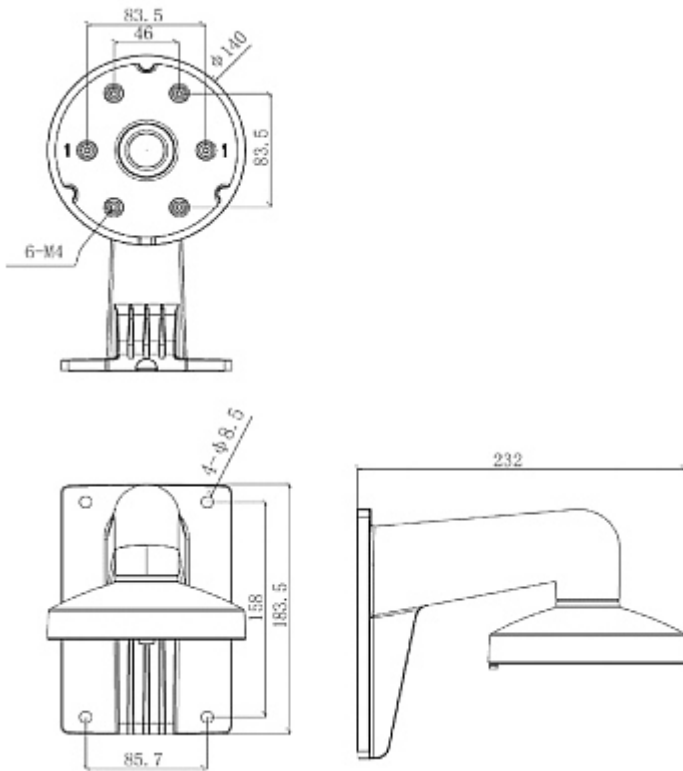

Code: BCS-V-UDE

CAMERA BRACKET **BCS-V-UDE** BCS View

Net: 390.92 SEK Gross: 390.92 SEK

For outdoor use.

SPECIFICATION

Neck diameter:	Ø 140 mm
Suitable for cameras:	BCS View
Material:	Aluminum
Color:	White
Distance from mounting surface:	92 mm
Weight:	0.8 kg
Dimensions:	232 x 184 x 140 mm
Manufacturer / Brand:	BCS View
Guarantee:	3 years

PRESENTATION

Camera mounting side view:

Side view:

Wall mounting side view:

Dimensions:

In the kit:

PACKAGE

Dimensions (L x W x H): 0x0x0 mm	Gross Weight: 0 kg
----------------------------------	--------------------