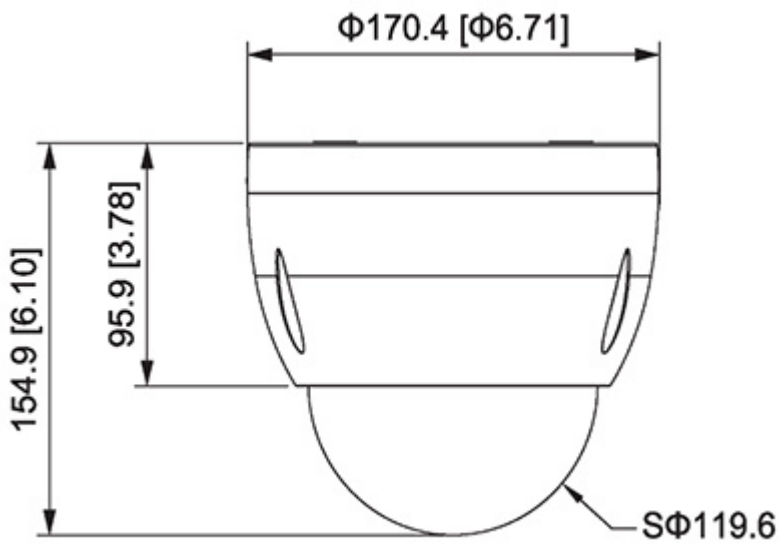

Camera connectors:

Connectors description:

In the kit: