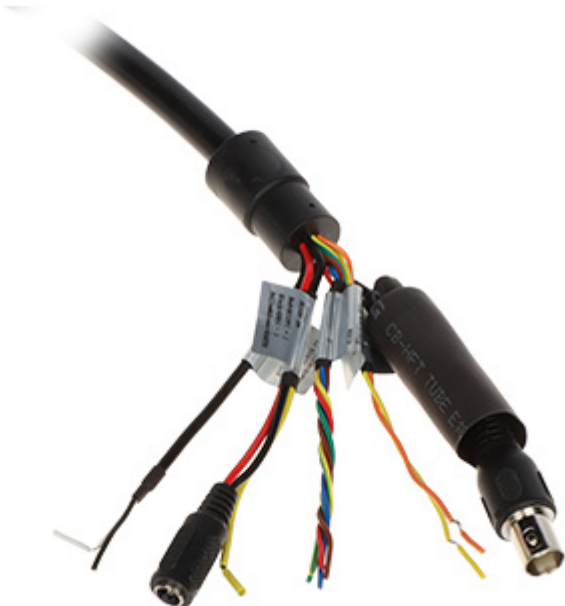

# AHD, HD-CVI, HD-TVI, PAL SPEED DOME CAMERA OUTDOOR **SD42215-HC-LA** - 1080p 5 ... 75 mm DAHUA

Net: **614.03 EUR** Gross: **614.03 EUR**

The AHD / HD-CVI / HD-TVI interface allows to transmission of analog video signal via coaxial cable in 1080p resolution.

## PRESENTATION

Camera view after remove the dome (configuration jumpers are visible):

Camera connectors:

Connectors description:

In the kit: