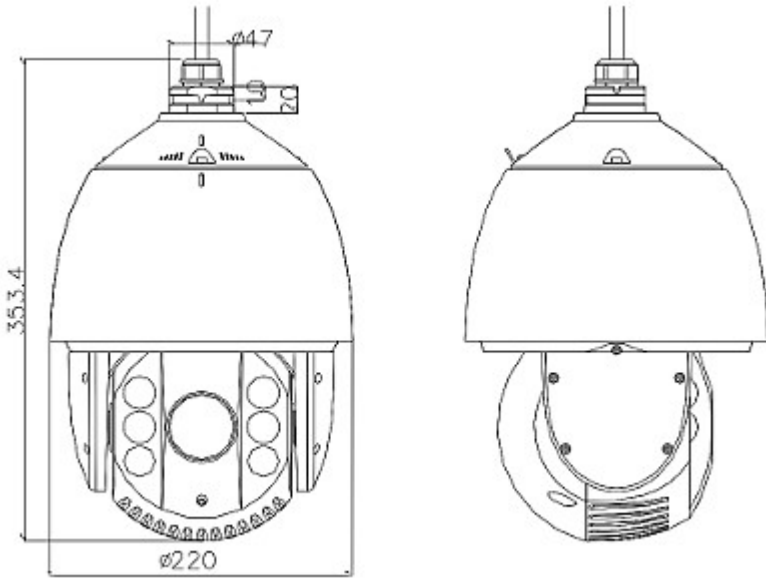

PRESENTATION

Bottom view:

On the body, under the cover there are placed configuration switches:

Camera connectors:

Connectors description:

RED	AC24V
YELLOW/GREEN	
BLACK	AC24V

ORANGE	RS485+
YELLOW	RS485-

Dimensions:

In the kit:

OUR TESTS

AHD:

Camera image at artificial illumination (about 30Lux):

Camera image at night conditions with external IR illuminator on:

Camera image at direct strong light opposite to camera:

DELTA-OPTI Monika Matysiak; <https://www.delta.poznan.pl>
 POL; 60-713 Poznań; Graniczna 10
 e-mail: delta-opti@delta.poznan.pl; tel: +(48) 61 864 69 60

Camera image at night conditions with external IR illuminator on:

Camera image at direct strong light opposite to camera:

PACKAGE

Dimensions (L x W x H): 0x0x0 mm	Gross Weight: 0 kg
----------------------------------	--------------------