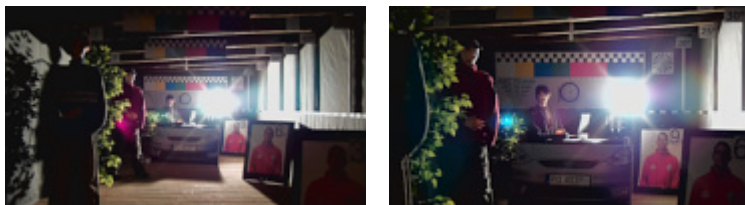

Camera image at direct strong light opposite to camera:

PACKAGE

Dimensions (L x W x H): 0x0x0 mm	Gross Weight: 0 kg