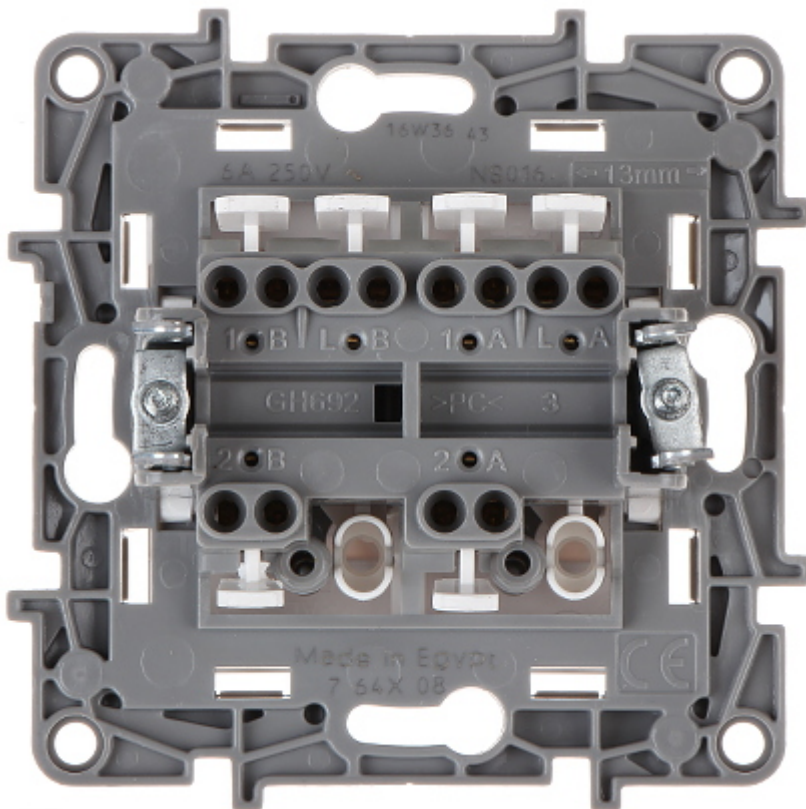

Code: LE-764502

DOUBLE TWO-WAY SWITCH **LE-764502** Niloe 10 A LEGRAND

Net: **59.91 NOK** Gross: **59.91 NOK**

SPECIFICATION

Device type:	Double two-way switch
Rated voltage:	230 V AC, 50/60 Hz
Rated current:	10 A
Connectors type:	automatic spring terminals
Application:	Niloe product series
Assembly:	Claw or screw mounting
Housing:	Plastic
Color:	White
Weight:	0.046 kg
Dimensions:	76 x 76 x 60 mm
Manufacturer / Brand:	LEGRAND
Guarantee:	2 years

PRESENTATION

Front view:

DELTA-OPTI Monika Matysiak; <https://www.delta.poznan.pl>
POL; 60-713 Poznań; Graniczna 10
e-mail: delta-opti@delta.poznan.pl; tel: +(48) 61 864 69 60

Rear view:

PACKAGE

Dimensions (L x W x H): 0x0x0 mm	Gross Weight: 0 kg
----------------------------------	--------------------