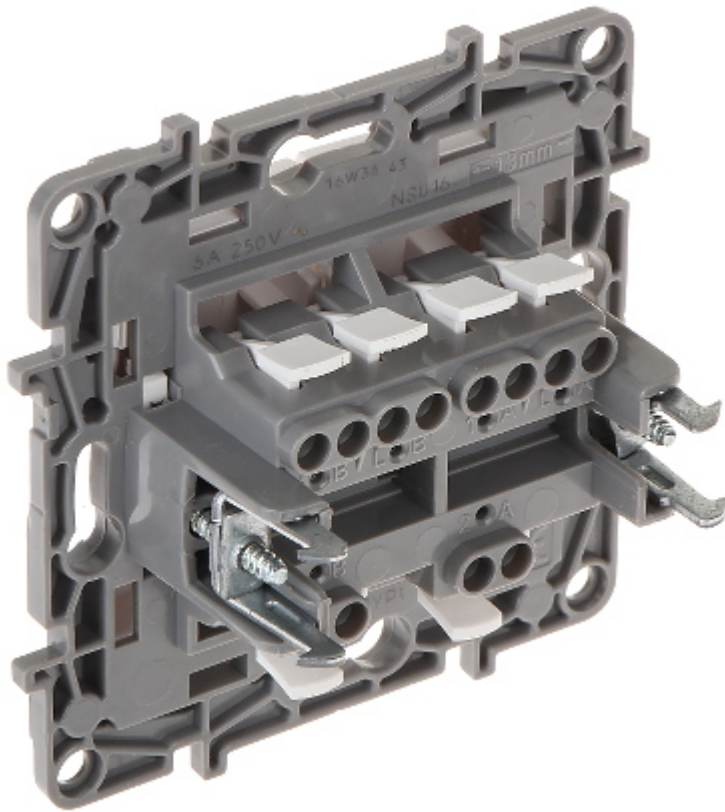

Code: LE-764502

DOUBLE TWO-WAY SWITCH **LE-764502** Niloe 10 A LEGRAND

Net: **59.91 NOK** Gross: **59.91 NOK**

SPECIFICATION

Device type:	Double two-way switch
Rated voltage:	230 V AC, 50/60 Hz
Rated current:	10 A
Connectors type:	automatic spring terminals
Application:	Niloe product series
Assembly:	Claw or screw mounting
Housing:	Plastic
Color:	White
Weight:	0.046 kg
Dimensions:	76 x 76 x 60 mm
Manufacturer / Brand:	LEGRAND
Guarantee:	2 years

PRESENTATION

Front view:

DELTA-OPTI Monika Matysiak; <https://www.delta.poznan.pl>
POL; 60-713 Poznań; Graniczna 10
e-mail: delta-opti@delta.poznan.pl; tel: +(48) 61 864 69 60

Rear view:

PACKAGE

Dimensions (L x W x H): 0x0x0 mm	Gross Weight: 0 kg
----------------------------------	--------------------