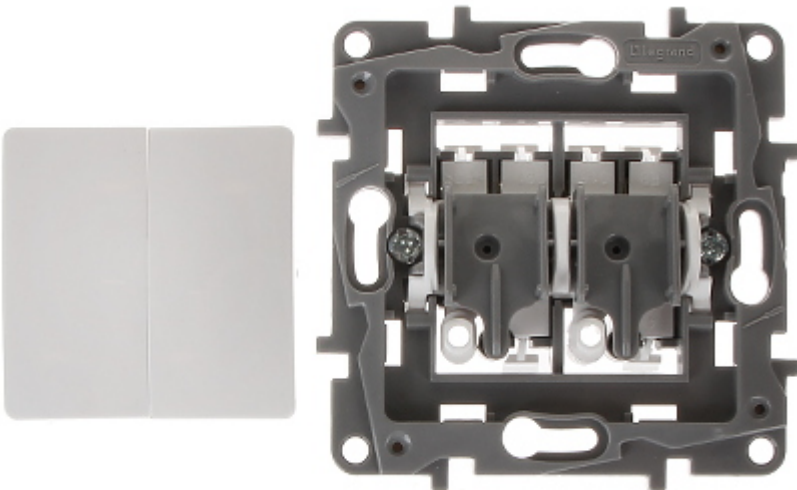

Code: LE-764502

DOUBLE TWO-WAY SWITCH **LE-764502** Niloe 10 A LEGRAND

Net: **59.91 NOK** Gross: **59.91 NOK**

SPECIFICATION

Device type:	Double two-way switch
Rated voltage:	230 V AC, 50/60 Hz
Rated current:	10 A
Connectors type:	automatic spring terminals
Application:	Niloe product series
Assembly:	Claw or screw mounting
Housing:	Plastic
Color:	White
Weight:	0.046 kg
Dimensions:	76 x 76 x 60 mm
Manufacturer / Brand:	LEGRAND
Guarantee:	2 years

PRESENTATION

Front view:

DELTA-OPTI Monika Matysiak; <https://www.delta.poznan.pl>
POL; 60-713 Poznań; Graniczna 10
e-mail: delta-opti@delta.poznan.pl; tel: +(48) 61 864 69 60

Rear view:

PACKAGE

Dimensions (L x W x H): 0x0x0 mm	Gross Weight: 0 kg
----------------------------------	--------------------