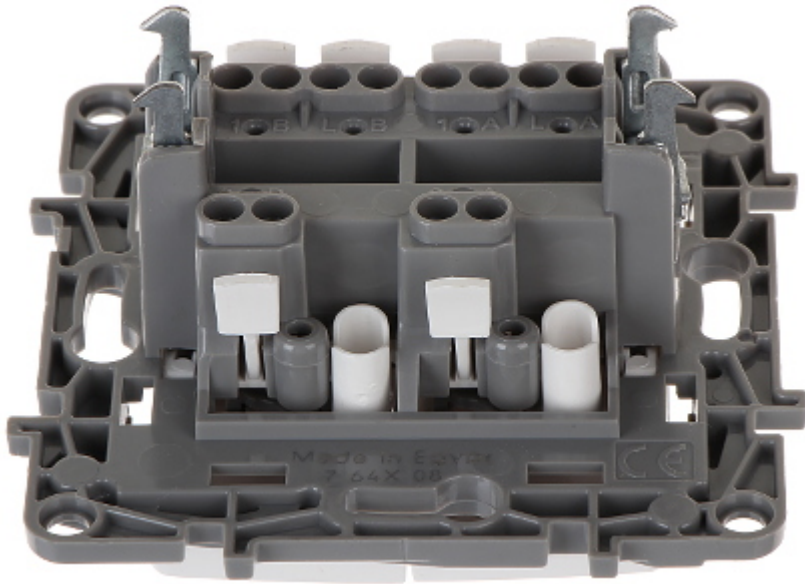

Code: LE-764502

DOUBLE TWO-WAY SWITCH **LE-764502** Niloe 10 A LEGRAND

Net: **59.91 NOK** Gross: **59.91 NOK**

SPECIFICATION

Device type:	Double two-way switch
Rated voltage:	230 V AC, 50/60 Hz
Rated current:	10 A
Connectors type:	automatic spring terminals
Application:	Niloe product series
Assembly:	Claw or screw mounting
Housing:	Plastic
Color:	White
Weight:	0.046 kg
Dimensions:	76 x 76 x 60 mm
Manufacturer / Brand:	LEGRAND
Guarantee:	2 years

PRESENTATION

Front view:

DELTA-OPTI Monika Matysiak; <https://www.delta.poznan.pl>
POL; 60-713 Poznań; Graniczna 10
e-mail: delta-opti@delta.poznan.pl; tel: +(48) 61 864 69 60

Rear view:

PACKAGE

Dimensions (L x W x H): 0x0x0 mm	Gross Weight: 0 kg
----------------------------------	--------------------