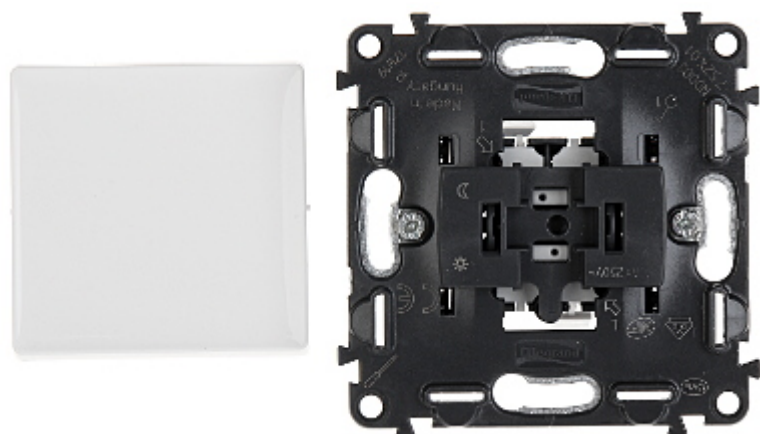

Code: LE-752101

SINGLE SWITCH **LE-752101** Valena Life 10 A LEGRAND

Net: **7.57 AUD** Gross: **7.57 AUD**

SPECIFICATION

Device type:	Single Switch
Rated voltage:	230 V AC, 50/60 Hz
Rated current:	10 A
Connectors type:	automatic spring terminals
Application:	Valena Life product series
Assembly:	Claw or screw mounting
Housing:	Plastic
Color:	White
Weight:	0.066 kg
Dimensions:	75 x 75 x 42 mm
Manufacturer / Brand:	LEGRAND
Guarantee:	2 years

PRESENTATION

Front view:

DELTA-OPTI Monika Matysiak; <https://www.delta.poznan.pl>
POL; 60-713 Poznań; Graniczna 10
e-mail: delta-opti@delta.poznan.pl; tel: +(48) 61 864 69 60

Rear view:

PACKAGE

Dimensions (L x W x H): 0x0x0 mm	Gross Weight: 0 kg
----------------------------------	--------------------