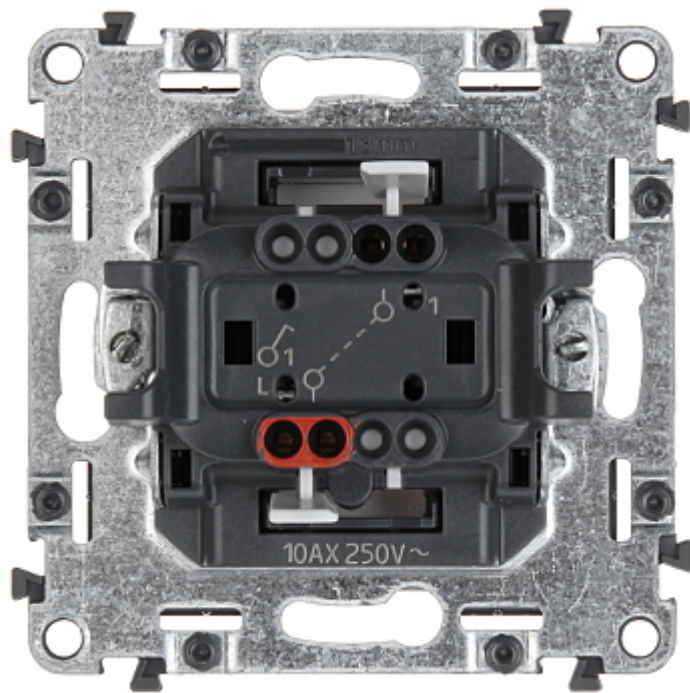

Code: LE-752101

SINGLE SWITCH **LE-752101** Valena Life 10 A LEGRAND

Net: **7.57 AUD** Gross: **7.57 AUD**

SPECIFICATION

Device type:	Single Switch
Rated voltage:	230 V AC, 50/60 Hz
Rated current:	10 A
Connectors type:	automatic spring terminals
Application:	Valena Life product series
Assembly:	Claw or screw mounting
Housing:	Plastic
Color:	White
Weight:	0.066 kg
Dimensions:	75 x 75 x 42 mm
Manufacturer / Brand:	LEGRAND
Guarantee:	2 years

PRESENTATION

Front view:

DELTA-OPTI Monika Matysiak; <https://www.delta.poznan.pl>
POL; 60-713 Poznań; Graniczna 10
e-mail: delta-opti@delta.poznan.pl; tel: +(48) 61 864 69 60

Rear view:

PACKAGE

Dimensions (L x W x H): 0x0x0 mm	Gross Weight: 0 kg
----------------------------------	--------------------