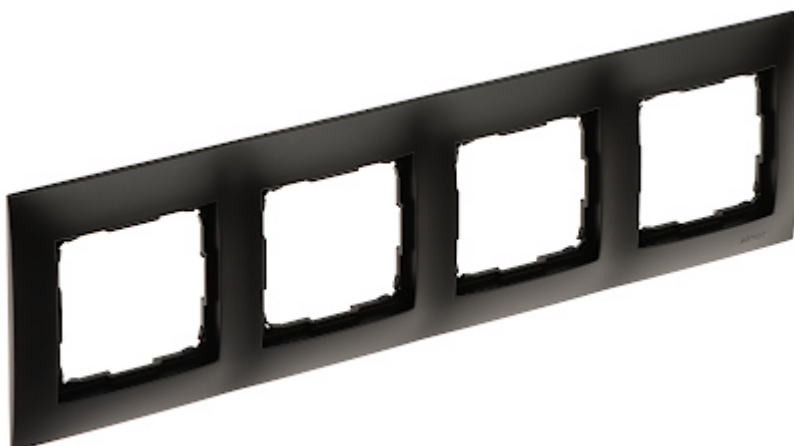

Code: DR4/49-SIMON54

FRAME PLATE **DR4/49-SIMON54** Premium

Net: **4.98 EUR** Gross: **4.98 EUR**

4-gang frame plate for fitting on Simon 54 mechanisms. Possibility of vertical or horizontal mounting.

Depending on the needs, you can mount in the DR4/49-SIMON54 the equipment elements shown below as "Components of working with".

SPECIFICATION

| | |
|------------------------|--------------------------------|
| Application: | Simon 54 product series |
| Number of sections: | 4 |
| Assembly: | vertical, horizontal |
| Material: | Non-halogen plastic, PC |
| Color: | Matt black |
| "Index of Protection": | IP20 / IP44 (using frame seal) |
| Weight: | 0.044 kg |
| Dimensions: | 295 x 87 x 9.5 mm |
| Manufacturer / Brand: | KONTAKT Simon |
| Guarantee: | 6 years |