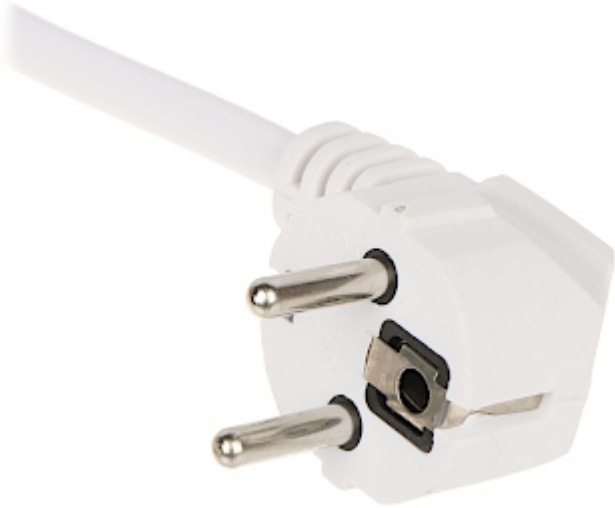

CEE 7/7 plug:

PACKAGE

Dimensions (L x W x H): 0x0x0 mm	Gross Weight: 0 kg