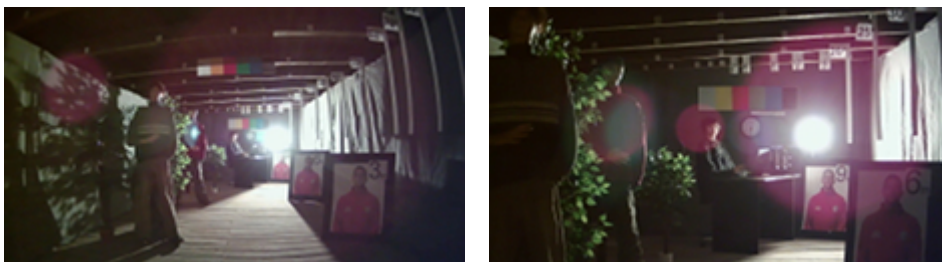

Camera image at night conditions with internal built-in IR illuminator on:

Camera image at direct strong light opposite to camera:

HD-CVI:

Camera image at artificial illumination (about 30Lux):

Camera image at night conditions with internal built-in IR illuminator on:

Camera image at direct strong light opposite to camera:

HD-TVI:

Camera image at artificial illumination (about 30Lux):

Camera image at night conditions with internal built-in IR illuminator on:

Camera image at direct strong light opposite to camera: