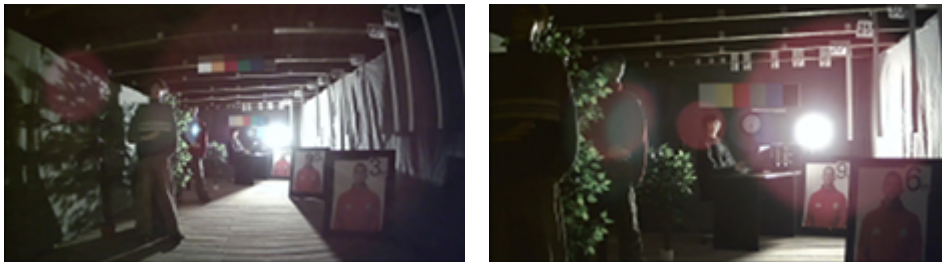

Camera image at direct strong light opposite to camera:

HD-TVI:

Camera image at artificial illumination (about 30Lux):

Camera image at night conditions with internal built-in IR illuminator on:

Camera image at direct strong light opposite to camera: