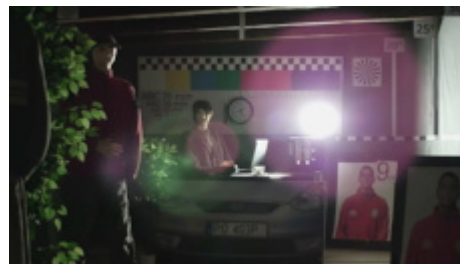

PACKAGE

Dimensions (L x W x H): 0x0x0 mm	Gross Weight: 0 kg