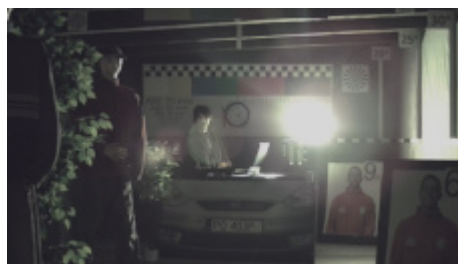

Camera image at direct strong light opposite to camera:

PACKAGE

Dimensions (L x W x H): 0x0x0 mm	Gross Weight: 0 kg