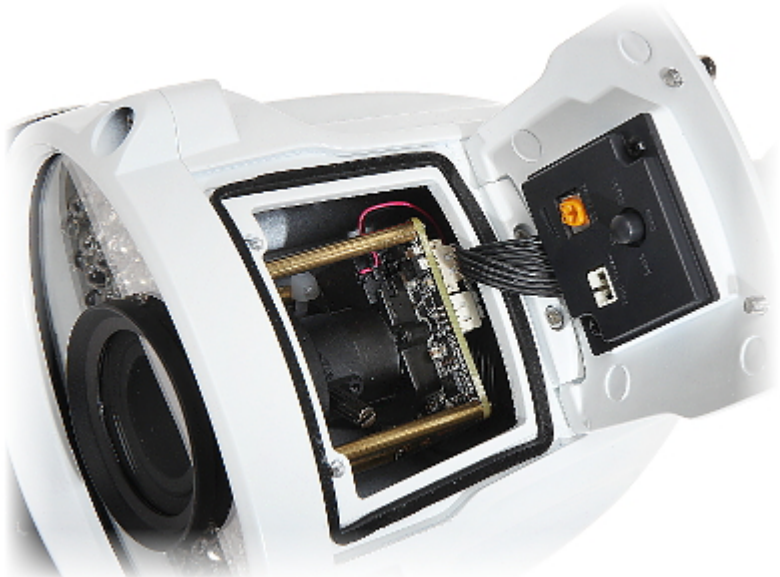

The change of the AHD / HD-CVI / HD-TVI / PAL standard is done with the corresponding button by keeping it pressed for approx. 5 seconds, without going into the OSD menu: