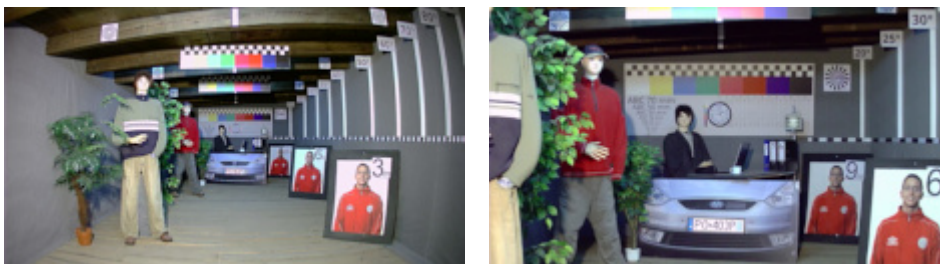

Mounting side view:

In the kit:

Package:

OUR TESTS

AHD:

Camera image at artificial illumination (about 30Lux):

Camera image at night conditions with internal built-in IR illuminator on:

Camera image at direct strong light opposite to camera: