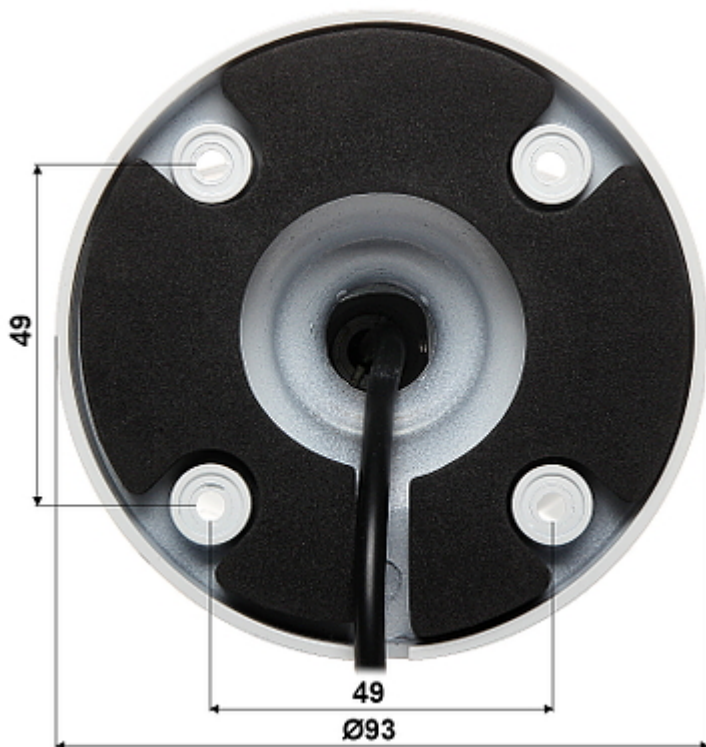

In the case of video transmission using a twisted pair cable and matching transformers (balun), be aware of the possibility of signal reflections and interfering signals.

SPECIFICATION

Standard:	AHD, HD-CVI, HD-TVI, PAL
Sensor:	1/3 " OmniVision OV4689 CMOS
Digital Image Processor:	Nextchip NVP2475H
Matrix size:	4.0 Mpx
Resolution:	2560 x 1440 - 3.7 Mpx @ 25 fps - AHD / HD-CVI / HD-TVI , 960 x 576 - 960H, PAL
Range of IR illumination:	50 m
IR illuminator power adjustment:	By potentiometer
Lens:	2.8 ... 12 mm
View angle:	<ul style="list-style-type: none">• 81 ° ... 23 ° (manufacturer data)• 84 ° ... 31 ° (our tests result)
S/N ratio:	> 50 dB
Video output:	1 Vpp 75 Ω - AHD / HD-CVI / HD-TVI / PAL
Main features:	<ul style="list-style-type: none">• Sense-UP - (Slow Shutter) - Increase the sensor sensitivity max. x 30• D-WDR - Wide Dynamic Range• 2D-DNR - Digital Noise Reduction• ICR - Movable InfraRed filter• Motion Detection - max. 4 zones• Privacy zones - max. 4• Day/Night mode (color/b&w/auto)• HLC - High Light Compensation (spot)• Mirror - Mirror image• image "freeze"• Sharpness - sharper image outlines• Monitor type correction - LCD/CRT
OSD menu:	✓
Power supply:	12 V DC / 420 mA
Power consumption:	≤ 5 W

DELTA-OPTI Monika Matysiak; <https://www.delta.poznan.pl>
POL; 60-713 Poznań; Graniczna 10
e-mail: delta-opti@delta.poznan.pl; tel: +(48) 61 864 69 60

Housing:	Compact - Metal
Color:	White
"Index of Protection":	IP65
Operation temp:	-20 °C ... 60 °C
Weight:	0.81 kg
Dimensions:	260 x 123 x 92 mm
Supported languages:	Polish, English, French, Spanish, Dutch, German, Portuguese, Russian, Turkish, Italian
Manufacturer / Brand:	GEMINI TECHNOLOGY
Guarantee:	2 years

Mounting side view:

In the kit:

Package:

OUR TESTS

AHD:

Camera image at artificial illumination (about 30Lux):

Camera image at night conditions with internal built-in IR illuminator on:

Camera image at direct strong light opposite to camera: