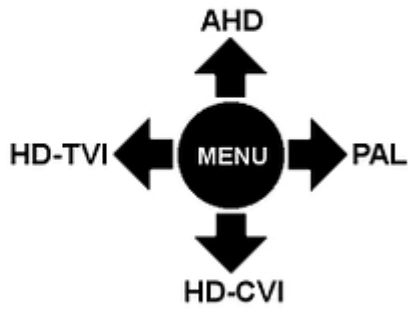

PRESENTATION

Front view:

Side view:

Bottom view:

Mounting side view:

The appropriate signal format selection is done by tilting the joystick in the desired direction while switching voltage:

Configuration

- 1) Move the joystick in the correct direction
- 2) Turn on the power

In the kit:

OUR TESTS

AHD:

Camera image at artificial illumination (about 30Lux):

Camera image at night conditions with internal built-in IR illuminator on:

DELTA-OPTI Monika Matysiak; <https://www.delta.poznan.pl>
POL; 60-713 Poznań; Graniczna 10
e-mail: delta-opti@delta.poznan.pl; tel: +(48) 61 864 69 60