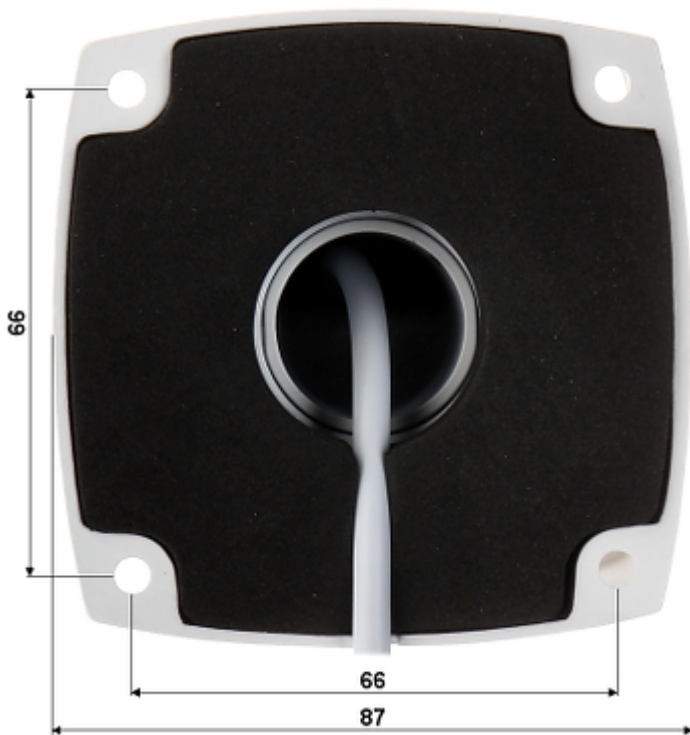

PRESENTATION

Front view:

Side view:

Bottom view:

Mounting side view:

The appropriate signal format selection is done by tilting the joystick in the desired direction while switching voltage:

Configuration

- 1) Move the joystick in the correct direction
- 2) Turn on the power

In the kit:

OUR TESTS

AHD:

Camera image at artificial illumination (about 30Lux):

Camera image at night conditions with internal built-in IR illuminator on:

DELTA-OPTI Monika Matysiak; <https://www.delta.poznan.pl>
POL; 60-713 Poznań; Graniczna 10
e-mail: delta-opti@delta.poznan.pl; tel: +(48) 61 864 69 60