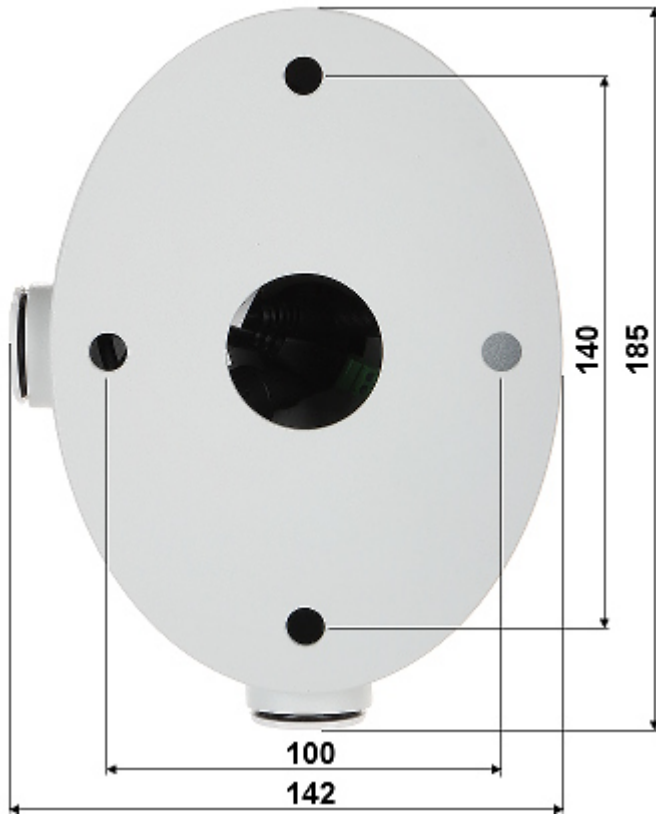

Code: DS-2CD4685F-IZH(2.8-12MM)

# IP VANDALPROOF CAMERA **DS-2CD4685F-IZH(2.8-12MM)** - 8.8 Mpx Hikvision

Net: **38 686.09 CZK** Gross: **38 686.09 CZK**

IP camera with efficient H.264 image compression algorithm for clear and smooth video streaming at maximal resolution of 4K (8.8 Mpx).  
The used motozoom lens with 2.8 ... 12 mm focal length allows to remote view angle adjustment.  
PoE powering possibility, compatible with the 802.3at standard makes the device more universal and easier to install.

## PRESENTATION

Front view:

Side view:

Bracket dimensions:

In the kit: