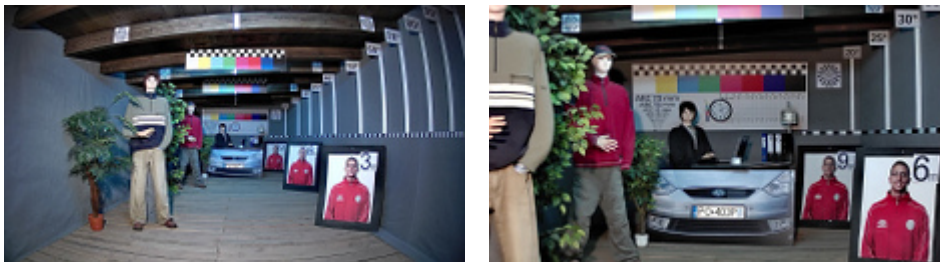

## OUR TESTS

Camera image at artificial illumination (about 30Lux):

Camera image at night conditions with internal built-in IR illuminator on:

Camera image at direct strong light opposite to camera: