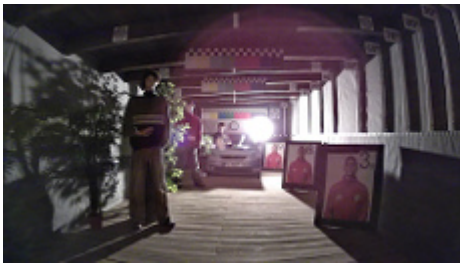

## OUR TESTS

Camera image at artificial illumination (about 30Lux):

Camera image at night conditions with internal built-in IR illuminator on:

Camera image at direct strong light opposite to camera: