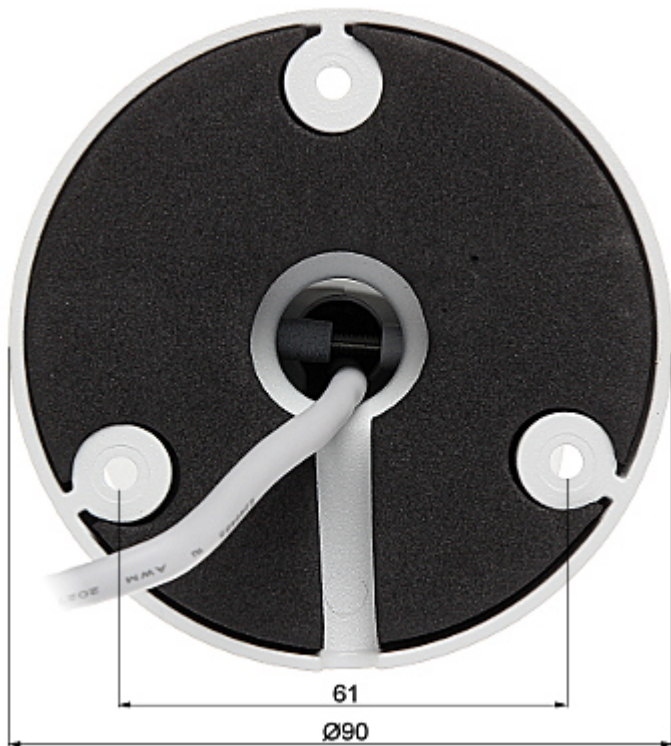

Side view:

Mounting side view:

In the kit:

See the ability of operation in imou cloud:

:

OUR TESTS

Camera image at artificial illumination (about 30Lux):

Camera image at night conditions with internal built-in IR illuminator on: