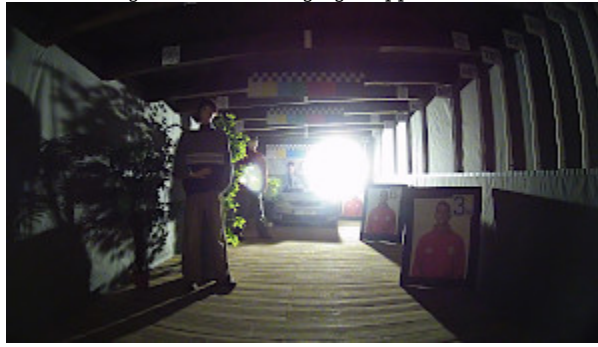

In the kit:

OUR TESTS

Camera image at artificial illumination (about 30Lux):

Camera image at night conditions with internal built-in IR illuminator on:

Camera image at direct strong light opposite to camera: