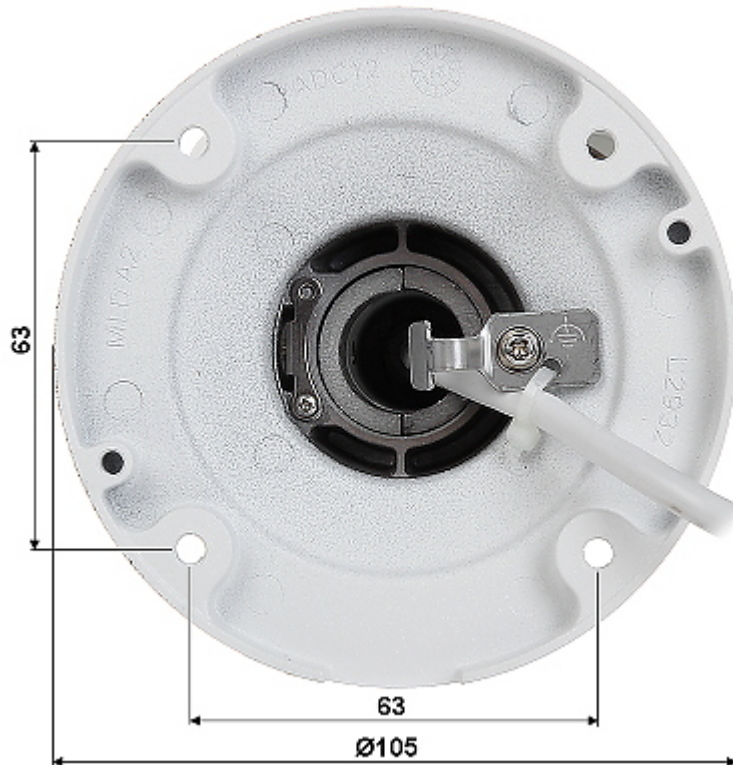

Camera mounting side view: