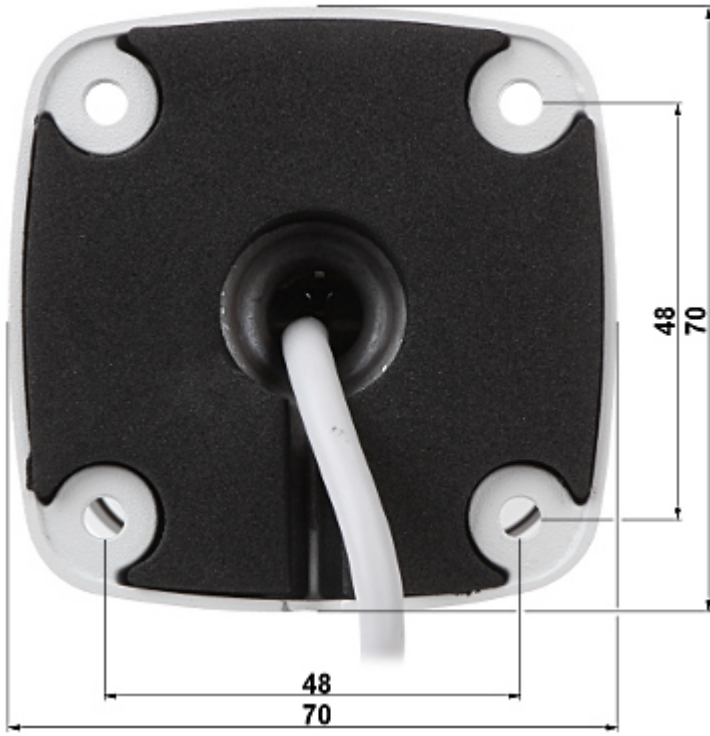

Network interface:	10/100 Base-T (RJ-45)
Network protocols:	IPv4/IPv6, HTTP, HTTPS, SSL, TCP, UDP, UPnP, ICMP, IGMP, SNMP, RTSP, RTP, SMTP, NTP, DHCP, DNS, PPPoE, DDNS, FTP, IP Filter, QoS, Bonjour
Max. number of on-line users:	20
ONVIF:	16.12
Mobile phones support:	Port no.: 37777 or access by a cloud (P2P) <ul style="list-style-type: none"> • Android: Free application DMSS • iOS (iPhone): Free application DMSS
Default IP address:	192.168.1.108
Default admin user / password:	admin / admin
Web browser access ports:	80, 37777
PC client access ports:	37777
WEB Server:	Built-in, NVR compliance
Mobile client access ports:	37777
Port ONVIF:	80
RTSP URL:	rtsp://admin:hasło@192.168.1.108:554/cam/realmonitor?channel=1&subtype=0 - Main stream rtsp://admin:hasło@192.168.1.108:554/cam/realmonitor?channel=1&subtype=1 - Sub stream
Main features:	<ul style="list-style-type: none"> • 3D-DNR - Digital Noise Reduction • WDR - 120 dB - Wide Dynamic Range, • ICR - Movable InfraRed filter • BLC/HLC - Back Light / High Light Compensation • Possibility to change the resolution, quality and bit rate • Configurable Privacy Zones • Mirror - Mirror image • Intelligent image analysis : crossing the line (tripwire), intrusion, scene changing, abandoned/missing object, face detection
Power supply:	<ul style="list-style-type: none"> • PoE (802.3af), • 12 V DC / 490 mA
Power consumption:	≤ 6 W
Housing:	Compact - Metal / Plastic
Color:	White
"Index of Protection":	IP67
Operation temp:	-30 °C ... 60 °C
Weight:	0.49 kg
Dimensions:	180 x 70 x 70 mm
Supported languages:	English, Polish
Manufacturer / Brand:	BCS
Guarantee:	2 years For products purchased after 01.01.2018, a 3-year warranty applies

Mounting side view:

In the kit:

OUR TESTS

Camera image at artificial illumination (about 30Lux):

DELTA-OPTI Monika Matysiak; <https://www.delta.poznan.pl>
POL; 60-713 Poznań; Graniczna 10
e-mail: delta-opti@delta.poznan.pl; tel: +(48) 61 864 69 60