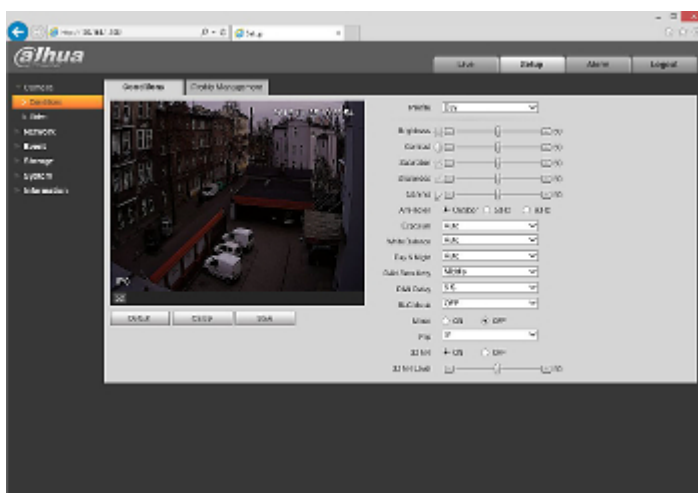

Side view:

Camera mounting side view:

In the kit:

Example captures of device interface: