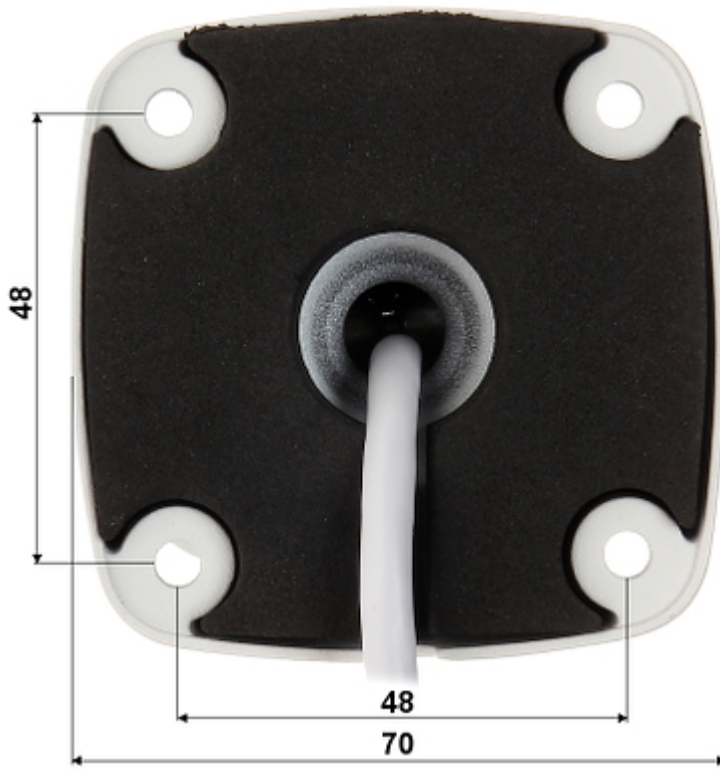

DELTA-OPTI Monika Matysiak; <https://www.delta.poznan.pl>
POL; 60-713 Poznań; Graniczna 10
e-mail: delta-opti@delta.poznan.pl; tel: +(48) 61 864 69 60

WEB Server:	Built-in
Max. number of on-line users:	20
ONVIF:	16.12
Main features:	<ul style="list-style-type: none"> • WDR - 120 dB - Wide Dynamic Range • 3D-DNR - Digital Noise Reduction • ICR - Movable InfraRed filter • BLC/HLC - Back Light / High Light Compensation • Possibility to change the resolution, quality and bit rate • Configurable Privacy Zones • Motion Detection • Mirror - Mirror image • IVS analysis : crossing the line (tripwire), scene changing, intrusion, abandoned/missing object, face detection
Power supply:	<ul style="list-style-type: none"> • PoE (802.3af), • ePoE, • 12 V DC / 500 mA
Power consumption:	≤ 6 W
Mobile phones support:	Port no.: 37777 or access by a cloud (P2P) <ul style="list-style-type: none"> • Android: Free application DMSS, Android: Free application IMOU • iOS (iPhone): Free application DMSS, iOS (iPhone): Free application IMOU
Default IP address:	192.168.1.108
Default admin user / password:	admin / admin
Web browser access ports:	80, 37777
PC client access ports:	37777
Mobile client access ports:	37777
Port ONVIF:	80
RTSP URL:	rtsp://admin:hasło@192.168.1.108:554/cam/realmonitor?channel=1&subtype=0 - Main stream rtsp://admin:hasło@192.168.1.108:554/cam/realmonitor?channel=1&subtype=1 - Sub stream
Housing:	Compact - Metal / Plastic
Color:	White
"Index of Protection":	IP67
Operation temp:	-30 °C ... 60 °C
Weight:	0.44 kg
Dimensions:	180 x 70 x 70 mm
Supported languages:	English, Polish
Manufacturer / Brand:	DAHUA
Guarantee:	3 years

In the kit:

Example captures of device interface:

See the ability of operation in imou cloud:

:

OUR TESTS

Camera image at artificial illumination (about 30Lux):

Camera image at night conditions with internal built-in IR illuminator on: