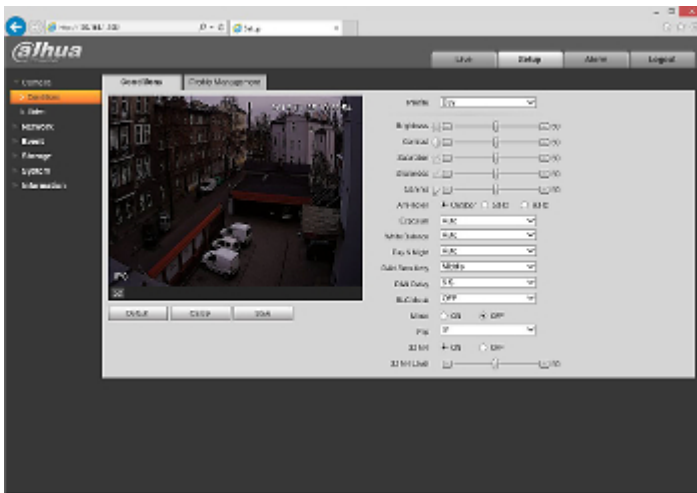

DELTA-OPTI Monika Matysiak; <https://www.delta.poznan.pl>
POL; 60-713 Poznań; Graniczna 10
e-mail: delta-opti@delta.poznan.pl; tel: +(48) 61 864 69 60

WEB Server:	Built-in
Max. number of on-line users:	20
ONVIF:	16.12
Main features:	<ul style="list-style-type: none"> • WDR - 120 dB - Wide Dynamic Range • 3D-DNR - Digital Noise Reduction • ICR - Movable InfraRed filter • BLC/HLC - Back Light / High Light Compensation • Possibility to change the resolution, quality and bit rate • Configurable Privacy Zones • Motion Detection • Mirror - Mirror image • IVS analysis : crossing the line (tripwire), scene changing, intrusion, abandoned/missing object, face detection
Power supply:	<ul style="list-style-type: none"> • PoE (802.3af), • ePoE, • 12 V DC / 500 mA
Power consumption:	≤ 6 W
Mobile phones support:	Port no.: 37777 or access by a cloud (P2P) <ul style="list-style-type: none"> • Android: Free application DMSS, Android: Free application IMOU • iOS (iPhone): Free application DMSS, iOS (iPhone): Free application IMOU
Default IP address:	192.168.1.108
Default admin user / password:	admin / admin
Web browser access ports:	80, 37777
PC client access ports:	37777
Mobile client access ports:	37777
Port ONVIF:	80
RTSP URL:	rtsp://admin:hasło@192.168.1.108:554/cam/realmonitor?channel=1&subtype=0 - Main stream rtsp://admin:hasło@192.168.1.108:554/cam/realmonitor?channel=1&subtype=1 - Sub stream
Housing:	Compact - Metal / Plastic
Color:	White
"Index of Protection":	IP67
Operation temp:	-30 °C ... 60 °C
Weight:	0.44 kg
Dimensions:	180 x 70 x 70 mm
Supported languages:	English, Polish
Manufacturer / Brand:	DAHUA
Guarantee:	3 years

In the kit:

Example captures of device interface:

See the ability of operation in imou cloud:

:

OUR TESTS

Camera image at artificial illumination (about 30Lux):

Camera image at night conditions with internal built-in IR illuminator on: