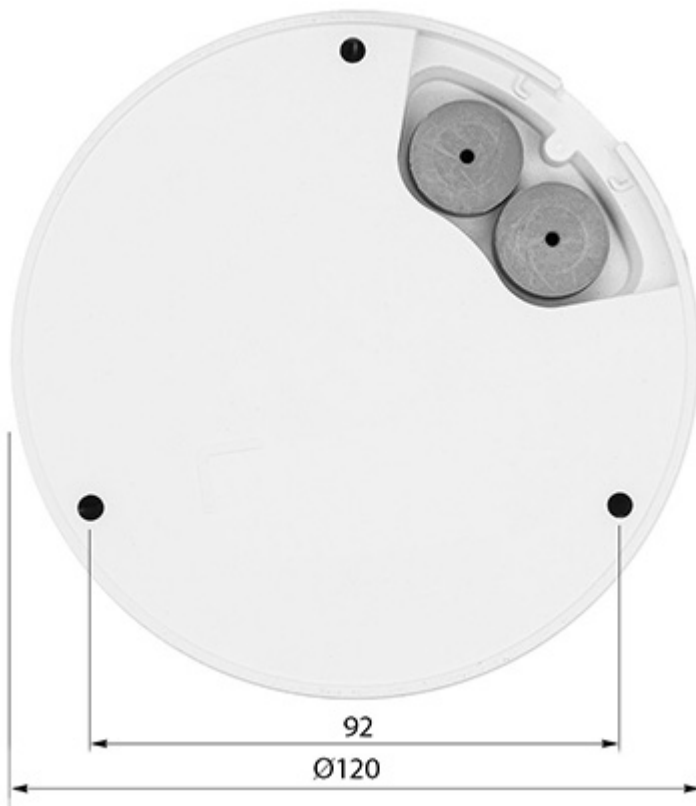

# IP VANDALPROOF CAMERA **TC-C38KS SPEC:I3/E/Y/2.8MM/V4.0** - 8 Mpx 2.8 mm TIANDY

Net: 7 297.30 CZK Gross: 7 297.30 CZK

PoE powering possibility, compatible with the 802.3af standard makes the device more universal and easier to install. The range of IR illumination according to the manufacturer data, depends on outer conditions (visibility - air transparency, environment, wall colors ie. scene reflectance).

## SPECIFICATION

Standard:	IP
Resolution:	3840 x 2160 - 8 Mpx , 3072 x 2048 - 6 Mpx , 2560 x 1440 - 3.7 Mpx , 2304 x 1296 - 3 Mpx , 1920 x 1080 - 1080p , 1280 x 720 - 720p
Sensor:	1/2.8 " Progressive Scan CMOS
Lens:	2.8 mm
View angle:	<ul style="list-style-type: none"><li>• 105 ° (manufacturer data)</li><li>• 100 ° (our tests result)</li></ul>
Range of IR illumination:	30 m
Memory card slot:	Micro SD card support up to 512GB
Image compression method:	S+265 / H.265 / H.264
Alarm inputs / outputs:	—
Audio:	<ul style="list-style-type: none"><li>• Microphone built-in</li><li>• Audio transmission via network</li><li>• Compliance with the AAC standard</li></ul>
Main stream frame rate:	<ul style="list-style-type: none"><li>• 20 fps @ 8 Mpx</li><li>• 25 fps @ 3.7 Mpx</li></ul>
WEB Server:	Built-in

## PRESENTATION

Camera view after remove the Dome cover:

DELTA-OPTI Monika Matysiak; <https://www.delta.poznan.pl>  
POL; 60-713 Poznań; Graniczna 10  
e-mail: [delta-opti@delta.poznan.pl](mailto:delta-opti@delta.poznan.pl); tel: +(48) 61 864 69 60

Memory card slot and "Reset" button:

Mounting side view:

In the kit: