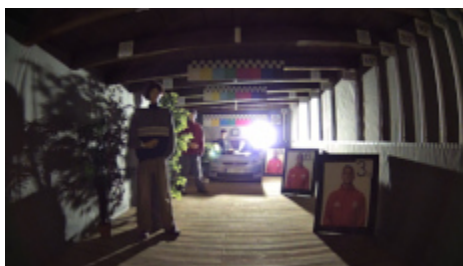

PACKAGE

Dimensions (L x W x H): 0x0x0 mm	Gross Weight: 0 kg