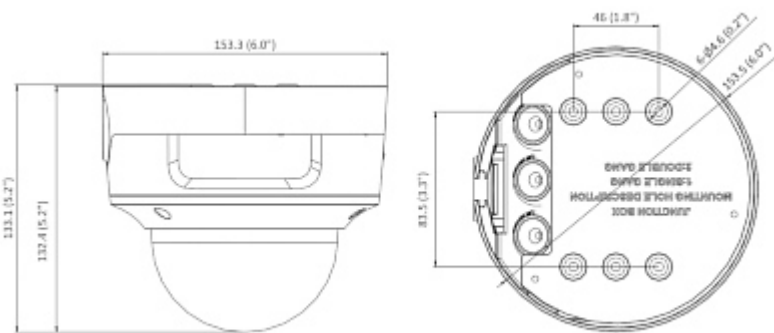

Camera view after remove the Dome cover:

Memory card slot:

Mounting side view:

Bottom view (after remove the cover):

Dimensions:

In the kit:

OUR TESTS

Camera image at artificial illumination (about 30Lux):

Camera image at night conditions with internal built-in IR illuminator on:

Camera image at direct strong light opposite to camera:

PACKAGE

Dimensions (L x W x H): 0x0x0 mm	Gross Weight: 0 kg
----------------------------------	--------------------