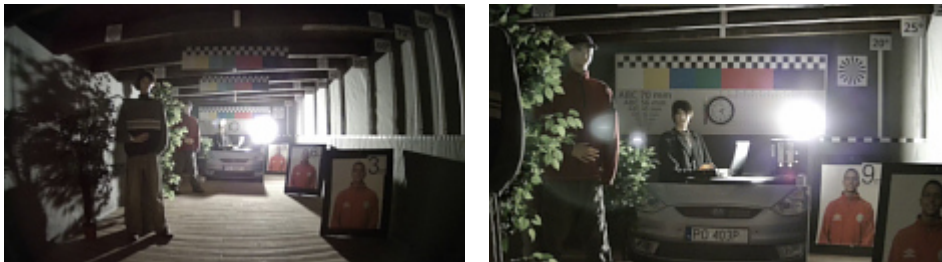

PACKAGE

Dimensions (L x W x H): 0x0x0 mm	Gross Weight: 0 kg