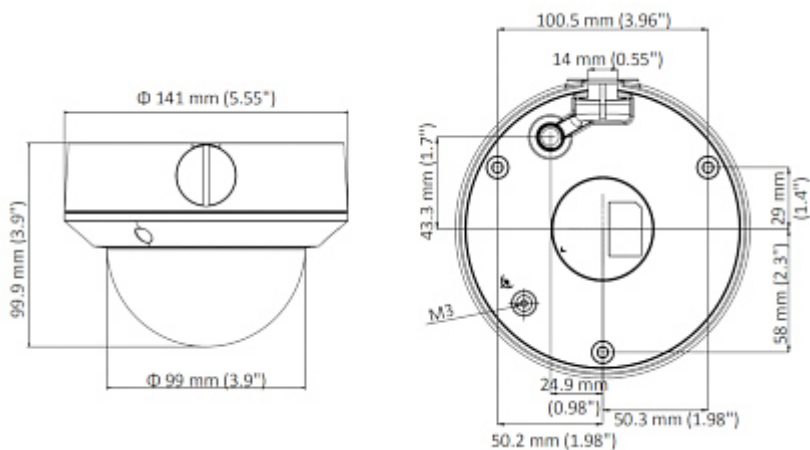

SPECIFICATION

Standard:	TCP/IP
Sensor:	1/3 " Progressive Scan CMOS
Matrix size:	3.7 Mpx
Resolution:	2560 x 1440 - 3.7 Mpx , 2304 x 1296 - 3 Mpx , 1920 x 1080 - 1080p , 1280 x 720 - 720p
Lens:	2.8 ... 12 mm
View angle:	• 98 ° ... 28 ° (manufacturer data) • 90 ° ... 28 ° (our tests result)
Range of IR illumination:	30 m
RS-485 interface:	—
Memory card slot:	Micro SD memory cards up to 128GB support (possible local recording)
Image compression method:	H.265+ / H.265 / H.264+ / H.264 / MJPEG
Alarm inputs / outputs:	—
Audio:	—
Network interface:	10/100 Base-T (RJ-45)
Network protocols:	TCP/IP, ICMP, HTTP, HTTPS, FTP, DHCP, DNS, DDNS, RTP, RTSP, RTCP, PPPoE, NTP, UPnP, SMTP, SNMP, IGMP, IEE 802.1x, QoS, IPv6, UDP, Bonjour
WEB Server:	Built-in
Max. number of on-line users:	6

1. Memory card slot
 2. RESET button
- Mounting side view:

Camera dimensions:

In the kit:

OUR TESTS

Camera image at artificial illumination (about 30Lux):

Camera image at night conditions with internal built-in IR illuminator on:

Camera image at direct strong light opposite to camera:

PACKAGE

Dimensions (L x W x H): 0x0x0 mm	Gross Weight: 0 kg
----------------------------------	--------------------