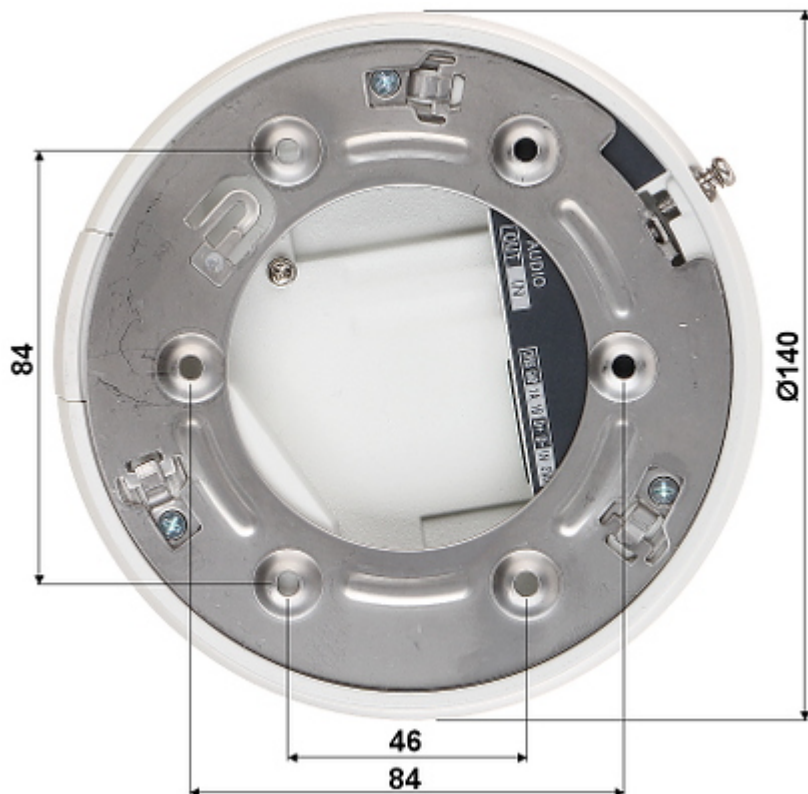

PRESENTATION

Camera view after remove the Dome cover:

Camera connectors:

Bottom view:

Mounting dimensions:

In the kit:

OUR OPINIONS

- Motozoom lens.