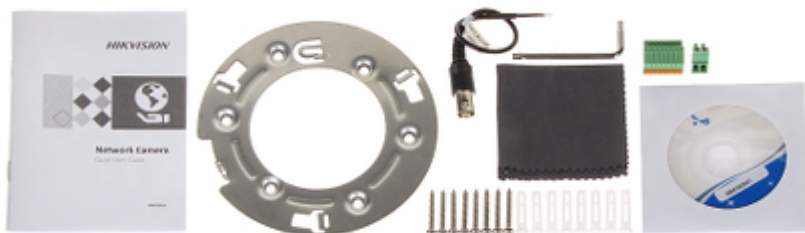

PRESENTATION

Camera view after remove the Dome cover:

Camera connectors:

Bottom view:

Mounting dimensions:

In the kit:

OUR OPINIONS

- Motozoom lens.