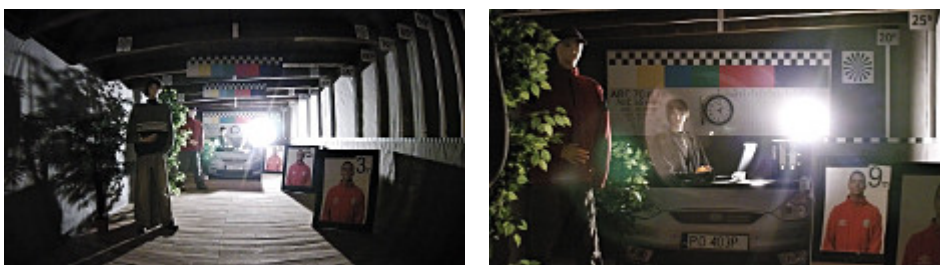

PACKAGE

DELTA-OPTI Monika Matysiak; <https://www.delta.poznan.pl>
POL; 60-713 Poznań; Graniczna 10
e-mail: delta-opti@delta.poznan.pl; tel: +(48) 61 864 69 60