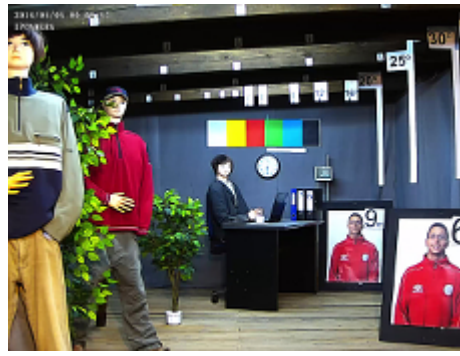

Code: APTI-14V3-2812W

IP VANDALPROOF CAMERA **APTI-14V3-2812W** - 960p 2.8 ... 12 mm

Net: **30.31 EUR** Gross: **30.31 EUR**

IP camera with efficient H.264 image compression algorithm for clear and smooth video streaming at maximal resolution of 1280x960. Very easy operation by Internet Explorer browser allows the users to convenient and remote support, and also remote management of the camera. Included camera software enables management and integrated monitoring of many network cameras. Its using allows to create large surveillance system.

PRESENTATION

Camera view after remove the Dome cover - camera lens adjustment knobs are visible:

Mounting side view:

See how you can power the camera in PoE standard:

1. SWITCH PoE
 2. POE-802.3AF/C
 3. IP Camera
 4. Ethernet
 5. Ethernet + PoE
- In the kit:

Configuration and operation of the FreeIP cloud:

:

OUR TESTS

Camera image at artificial illumination (about 30Lux):

DELTA-OPTI Monika Matysiak; <https://www.delta.poznan.pl>
POL; 60-713 Poznań; Graniczna 10
e-mail: delta-opti@delta.poznan.pl; tel: +(48) 61 864 69 60

Camera image at night conditions with internal built-in IR illuminator on:

Camera image at direct strong light opposite to camera:

Record from camera during daylight operation:

:

Record from camera during night conditions operation: