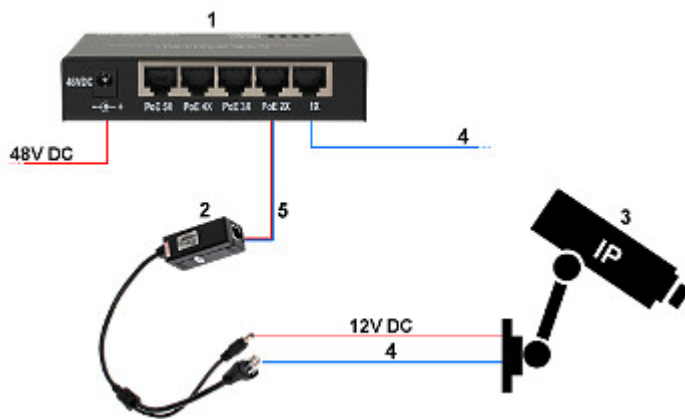

DELTA-OPTI Monika Matysiak; <https://www.delta.poznan.pl>
POL; 60-713 Poznań; Graniczna 10
e-mail: delta-opti@delta.poznan.pl; tel: +(48) 61 864 69 60

Max. number of on-line users:	10
ONVIF:	2.0
RS-485 interface:	—
Mobile phones support:	Port no.: 80 or access by a cloud (P2P) <ul style="list-style-type: none"> • Android: Free application FREEIP • iOS (iPhone): Free application FREEIP
Default admin user / password:	admin / admin
Default IP address:	192.168.1.168
Web browser access ports:	80
PC client access ports:	80
Mobile client access ports:	80
Port ONVIF:	80
RTSP URL:	rtsp://user:password@ip_address:80/0 - Main stream rtsp://user:password@ip_address:80/1 - Sub stream
Main features:	<ul style="list-style-type: none"> • ICR - Movable InfraRed filter • Possibility to change the resolution, quality and bit rate • Motion Detection • Privacy zones • Configurable: brightness, contrast, saturation • Sharpness - sharper image outlines • Mirror - Mirror image • Day/Night mode - configurable • BLC - Back Light Compensation • WB - White Balance • 2D-DNR, 3D-DNR - Digital Noise Reduction • WDR - Wide Dynamic Range • F-DNR (Defog) - Reduction of image noise caused by precipitation
Power supply:	12 V DC / 580 mA
Housing:	Dome - Metal
Vandal-proof:	✓
Color:	White
"Index of Protection":	IP66
Operation temp:	-20 °C ... 55 °C
Weight:	0.63 kg
Dimensions:	Ø 120 x 95 mm
Supported languages:	English, Arabic, Chinese Traditional, Chinese Simplified, Czech, Bulgarian, French, Hebrew, Spanish, Dutch, Japanese, Korean, German, Polish, Portuguese, Russian, Turkish, Italian
Manufacturer / Brand:	APTI
Guarantee:	2 years

PRESENTATION

Camera view after remove the Dome cover - camera lens adjustment knobs are visible:

Mounting side view:

See how you can power the camera in PoE standard:

1. SWITCH PoE
 2. POE-802.3AF/C
 3. IP Camera
 4. Ethernet
 5. Ethernet + PoE
- In the kit: