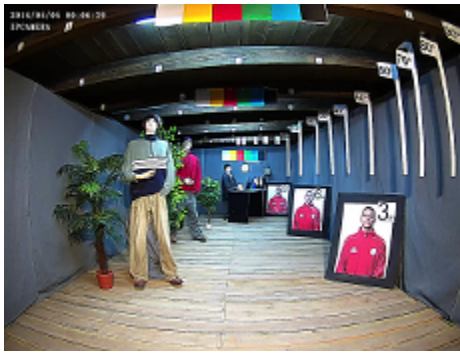

Configuration and operation of the FreeIP cloud:

:

OUR TESTS

Camera image at artificial illumination (about 30Lux):

DELTA-OPTI Monika Matysiak; <https://www.delta.poznan.pl>
POL; 60-713 Poznań; Graniczna 10
e-mail: delta-opti@delta.poznan.pl; tel: +(48) 61 864 69 60

Camera image at night conditions with internal built-in IR illuminator on:

Camera image at direct strong light opposite to camera:

Record from camera during daylight operation:

:

Record from camera during night conditions operation: