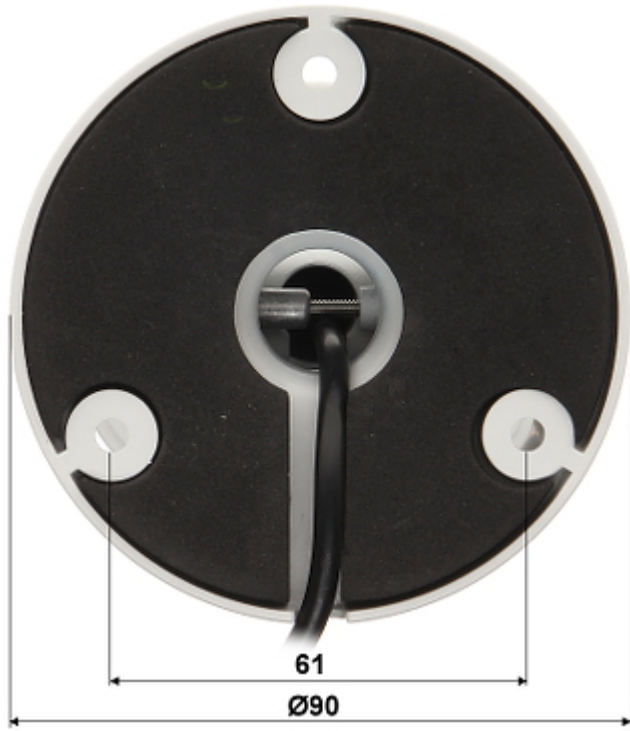

Attention! In 4 Mpx resolution camera works only with DAHUA recorders supporting that resolution.

SPECIFICATION

Standard:	HD-CVI, PAL
Sensor:	1/3 " Progressive Scan CMOS
Matrix size:	4.1 Mpx
Resolution:	2560 x 1440 - 3.7 Mpx , 1920 x 1080 - 1080p 1280 x 720 - 720p 960 x 576 - 960H, PAL
Lens:	6.0 mm
View angle:	49 °
IR illuminator support:	ICR - Movable InfraRed filter
Video output:	<ul style="list-style-type: none">• HD-CVI, 1 Vpp / 75 Ω• CVBS, 1 Vpp / 75 Ω
S/N ratio:	> 65 dB
Range of IR illumination:	80 m
IR illuminator power adjustment:	Automatic
OSD menu:	OSD menu available via DAHUA recorder
Main features:	<ul style="list-style-type: none">• WDR - 120 dB - Wide Dynamic Range• 2D-DNR / 3D-DNR - Digital Noise Reduction• F-DNR (Defog) - Reduction of image noise caused by precipitation• ICR - Movable InfraRed filter• BLC/HLC - Back Light / High Light Compensation• AGC - Automatic Gain Control• Motion Detection - max. 4 zones• Privacy zones - max. 8• Mirror - Mirror image• Auto White Balance
Power supply:	12 V DC / 500 mA

PRESENTATION

Front view:

Side view:

Mounting side view:

In the kit:

OUR TESTS

Camera image at artificial illumination (about 30Lux):

Camera image at night conditions with internal built-in IR illuminator on: