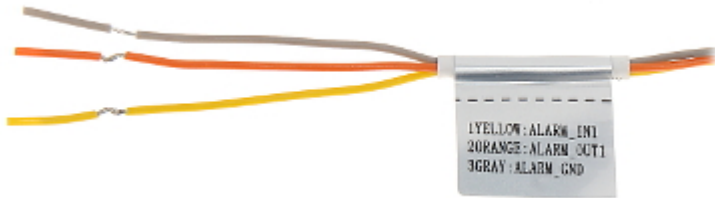

Code: BCS-DMMIP1201AIR

IP VANDALPROOF CAMERA **BCS-DMMIP1201AIR** 1920 X 1080 2.8 mm

Net: **172.36 EUR** Gross: **172.36 EUR**

IP camera with efficient H.264 image compression algorithm for clear and smooth video streaming at maximal resolution of 1080p.

Mobile phones support:	Port no.: 37777 or access by a cloud (P2P) <ul style="list-style-type: none"> • Android: Free application DMSS • iOS (iPhone): Free application DMSS
Default IP address:	192.168.1.108
Default admin user / password:	admin / admin
Web browser access ports:	80, 37777
PC client access ports:	37777
Mobile client access ports:	37777
Port ONVIF:	80
RTSP URL:	rtsp://admin:hasło@192.168.1.108:554/cam/realmonitor?channel=1&subtype=0 - Main stream rtsp://admin:hasło@192.168.1.108:554/cam/realmonitor?channel=1&subtype=1 - Sub stream
Main features:	<ul style="list-style-type: none"> • 3D-DNR - Digital Noise Reduction • WDR - 120 dB - Wide Dynamic Range • BLC/HLC - Back Light / High Light Compensation • Possibility to change the resolution, quality and bit rate • Audio detection • Configurable Privacy Zones • Mirror - Mirror image • IVS analysis : crossing the line (tripwire), intrusion, scene changing, abandoned/missing object
Power supply:	<ul style="list-style-type: none"> • PoE (802.3af), • 12 V DC / 410 mA
Power consumption:	≤ 5 W
Housing:	Dome, Metal
Color:	White
"Index of Protection":	IP67
Vandal-proof:	✓
Operation temp:	-30 °C ... 60 °C
Weight:	0.342 kg
Dimensions:	Ø 106 x 51 mm
Supported languages:	English, Polish
Manufacturer / Brand:	BCS
Guarantee:	2 years

PRESENTATION

Camera view after remove the Dome cover:

Memory card slot:

Mounting side view:

Connectors description:

In the kit:

OUR TESTS

Camera image at artificial illumination (about 30Lux):