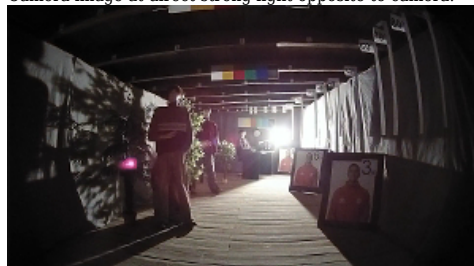

Camera image at night conditions with internal built-in IR illuminator on:

Camera image at direct strong light opposite to camera:

OUR OPINIONS

- The camera has a very flat profile, it's only 51 mm out from the ceiling.