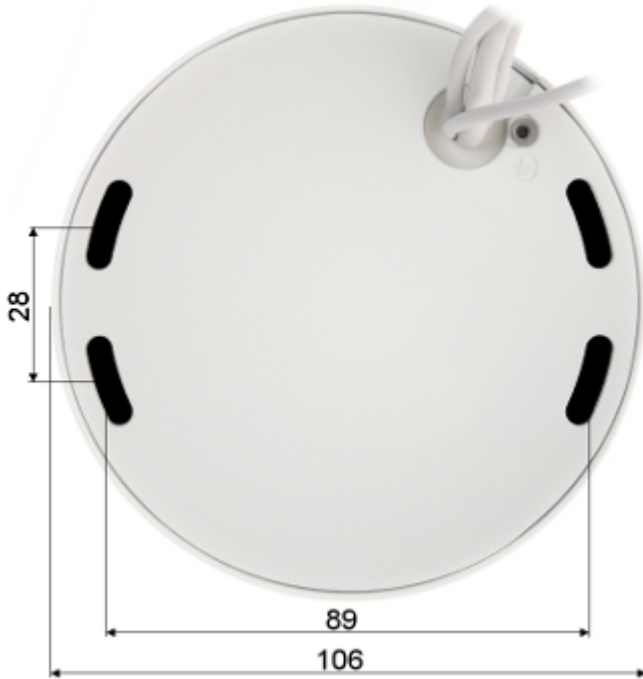

PoE powering possibility, compatible with the 802.3af standard makes the device more universal and easier to install.

The camera has a very flat profile, it's only 51 mm out from the ceiling.

SPECIFICATION

Mobile phones support:	Port no.: 37777 or access by a cloud (P2P) <ul style="list-style-type: none"> • Android: Free application DMSS • iOS (iPhone): Free application DMSS
Default IP address:	192.168.1.108
Default admin user / password:	admin / admin
Web browser access ports:	80, 37777
PC client access ports:	37777
Mobile client access ports:	37777
Port ONVIF:	80
RTSP URL:	rtsp://admin:hasło@192.168.1.108:554/cam/realmonitor?channel=1&subtype=0 - Main stream rtsp://admin:hasło@192.168.1.108:554/cam/realmonitor?channel=1&subtype=1 - Sub stream
Main features:	<ul style="list-style-type: none"> • 3D-DNR - Digital Noise Reduction • WDR - 120 dB - Wide Dynamic Range • BLC/HLC - Back Light / High Light Compensation • Possibility to change the resolution, quality and bit rate • Audio detection • Configurable Privacy Zones • Mirror - Mirror image • IVS analysis : crossing the line (tripwire), intrusion, scene changing, abandoned/missing object
Power supply:	<ul style="list-style-type: none"> • PoE (802.3af), • 12 V DC / 410 mA
Power consumption:	≤ 5 W
Housing:	Dome, Metal
Color:	White
"Index of Protection":	IP67
Vandal-proof:	✓
Operation temp:	-30 °C ... 60 °C
Weight:	0.342 kg
Dimensions:	Ø 106 x 51 mm
Supported languages:	English, Polish
Manufacturer / Brand:	BCS
Guarantee:	2 years

PRESENTATION

Camera view after remove the Dome cover:

Memory card slot:

Mounting side view:

Connectors description:

In the kit:

OUR TESTS

Camera image at artificial illumination (about 30Lux):

Camera image at night conditions with internal built-in IR illuminator on:

Camera image at direct strong light opposite to camera:

OUR OPINIONS

- The camera has a very flat profile, it's only 51 mm out from the ceiling.