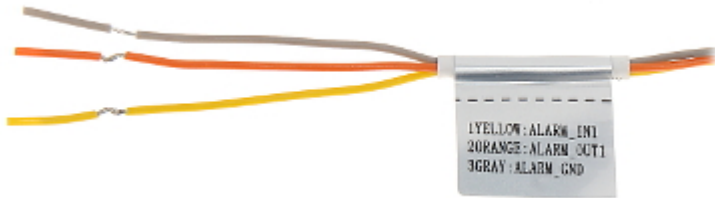

Code: BCS-DMMIP1401AIR

IP VANDALPROOF CAMERA **BCS-DMMIP1401AIR** - 4.0 Mpx 2.8 mm

Net: **181.50 EUR** Gross: **181.50 EUR**

IP camera with efficient H.264 image compression algorithm for clear and smooth video streaming at maximal resolution of 2688 x 1520 (4.0 MPx). Due to above it is perfect solution for surveillance systems requiring persons or vehicles recognition. PoE powering possibility, compatible with the 802.3af standard makes the device more universal and easier to install. The camera has a very flat profile, it's only 51 mm out from the ceiling.

PRESENTATION

Camera view after remove the Dome cover:

Memory card slot:

Mounting side view:

Connectors description:

In the kit:

OUR TESTS

Camera image at artificial illumination (about 30Lux):