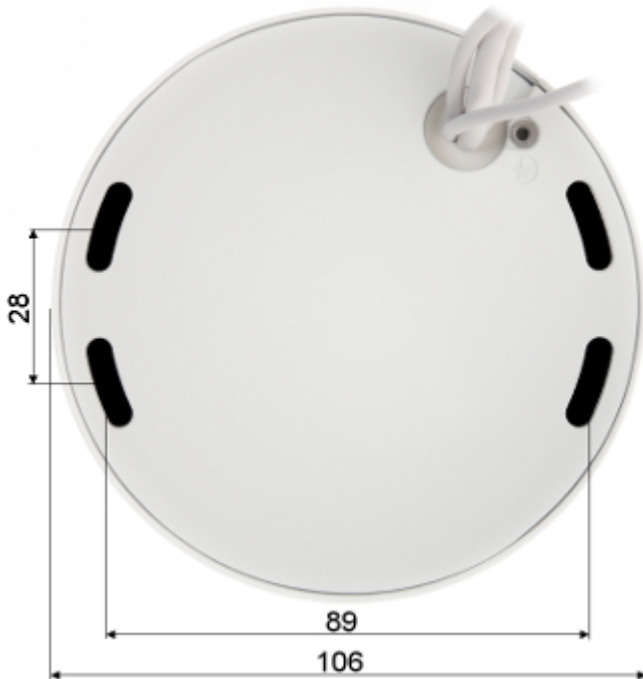

Code: BCS-DMMIP1401AIR

IP VANDALPROOF CAMERA **BCS-DMMIP1401AIR** - 4.0 Mpx 2.8 mm

Net: **181.50 EUR** Gross: **181.50 EUR**

IP camera with efficient H.264 image compression algorithm for clear and smooth video streaming at maximal resolution of 2688 x 1520 (4.0 MPx). Due to above it is perfect solution for surveillance systems requiring persons or vehicles recognition. PoE powering possibility, compatible with the 802.3af standard makes the device more universal and easier to install. The camera has a very flat profile, it's only 51 mm out from the ceiling.

PRESENTATION

Camera view after remove the Dome cover:

Memory card slot:

Mounting side view:

Connectors description:

In the kit:

OUR TESTS

Camera image at artificial illumination (about 30Lux):

Camera image at night conditions with internal built-in IR illuminator on:

Camera image at direct strong light opposite to camera:

OUR OPINIONS

- The camera has a very flat profile, it's only 51 mm out from the ceiling.