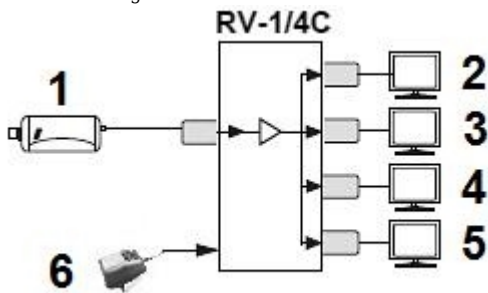

Code: RV-1/4C

VIDEO SPLITTER RV-1/4C

Net: 11.09 EUR Gross: 11.09 EUR

The RV-1/4C video splitter allows to split video signals. The device is designed to continuous work in closed spaces. The device works with color and b/w cameras at all TV standards PAL.

SPECIFICATION

Standard:	CVBS - PAL / NTSC
Number of inputs:	1 pcs CINCH
Number of outputs:	4 pcs CINCH
Bandwidth:	0 ... 40 MHz (-3dB)
Inputs impedance:	75 Ω
Outputs impedance:	75 Ω
Power supply:	12 V DC (power adapter not included)
Current consumption:	20 mA
Gain :	0 dB
Dimensions:	117 x 60 x 30 mm
Weight:	0.068 kg
Guarantee:	2 years

Connection diagram:

- 1) Camera
 - 2) Monitor 1
 - 3) Monitor 2
 - 4) Monitor 3
 - 5) Monitor 4
 - 6) 12V DC / 100mA power adapter
- Package:

OUR OPINIONS

- Does not support the AHD, HD-CVI, HD-TVI.

PACKAGE