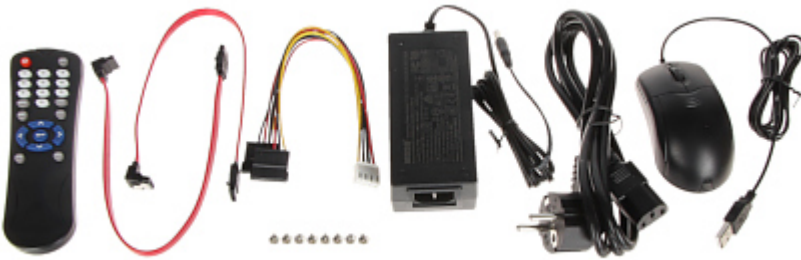

PACKAGE

Dimensions (L x W x H): 0x0x0 mm

Gross Weight: 0 kg

DELTA-OPTI Monika Matysiak; <https://www.delta.poznan.pl>
POL; 60-713 Poznań; Graniczna 10
e-mail: delta-opti@delta.poznan.pl; tel: +(48) 61 864 69 60