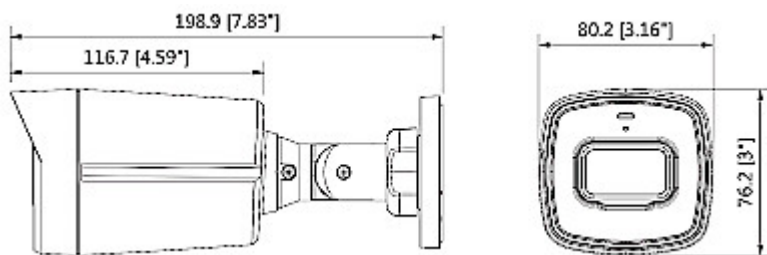

DELTA-OPTI Monika Matysiak; <https://www.delta.poznan.pl>  
POL; 60-713 Poznań; Graniczna 10  
e-mail: [delta-opti@delta.poznan.pl](mailto:delta-opti@delta.poznan.pl); tel: +(48) 61 864 69 60

Power supply:	12 V DC / 340 mA
Power consumption:	≤ 4.1 W
Housing:	Compact, Plastic / Metal
Color:	White
"Index of Protection":	IP67
Operation temp:	-40 °C ... 60 °C
Weight:	0.22 kg
Dimensions:	80 x 76 x 199 mm
Manufacturer / Brand:	DAHUA
Guarantee:	<b>3 years</b>

## PRESENTATION

Front view:

Side view:

Camera mounting side view:

Standard changes are made using configuration switches:

Dimensions:

In the kit:

**PACKAGE**

Dimensions (L x W x H): 0x0x0 mm	Gross Weight: 0 kg
----------------------------------	--------------------