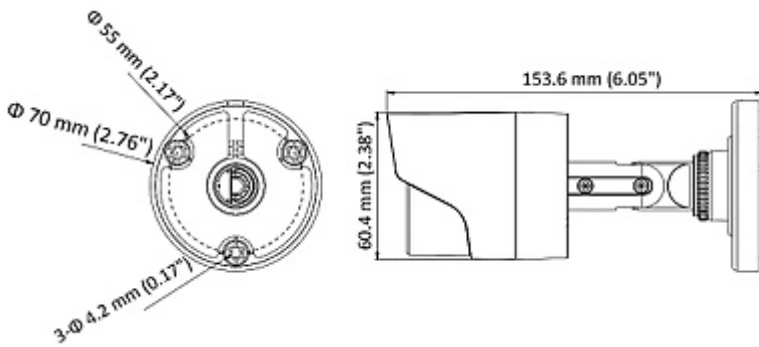

DELTA-OPTI Monika Matysiak; <https://www.delta.poznan.pl>
POL; 60-713 Poznań; Graniczna 10
e-mail: delta-opti@delta.poznan.pl; tel: +(48) 61 864 69 60

Color:	White
"Index of Protection":	IP66
Operation temp:	-40 °C ... 60 °C
Weight:	0.17 kg
Dimensions:	Ø 70 x 155 mm
Supported languages:	—
Manufacturer / Brand:	Hikvision
SAP Code:	300507948
Guarantee:	3 years

PRESENTATION

Side view:

Mounting side view:

Camera dimensions:

The change of the AHD / HD-CVI / HD-TVI / PAL standard is done with the corresponding button by keeping it pressed for approx. 5 seconds:

In the kit: