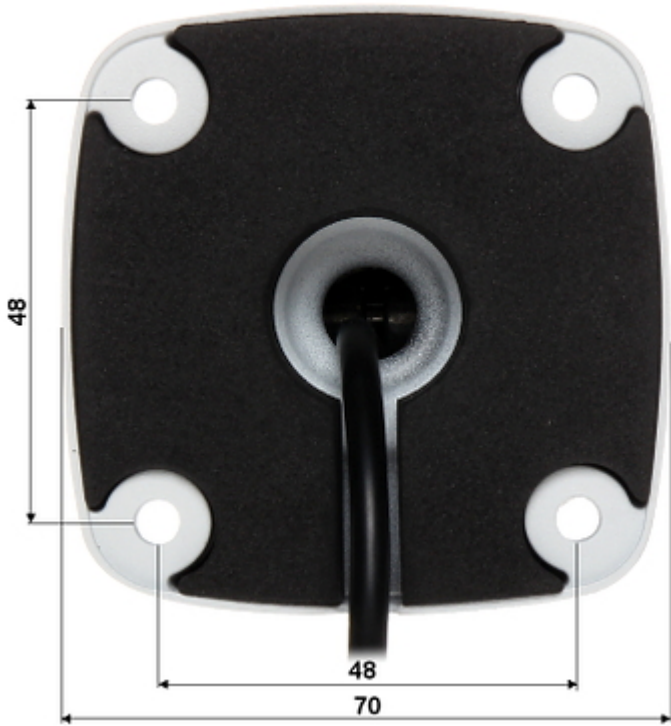

PRESENTATION

Front view:

Side view:

Camera mounting side view:

In the kit:

OUR TESTS

AHD:

Camera image at artificial illumination (about 30Lux):