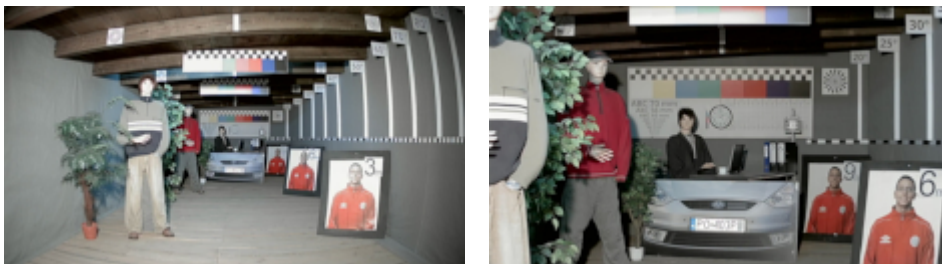

HD-CVI:

Camera image at artificial illumination (about 30Lux):