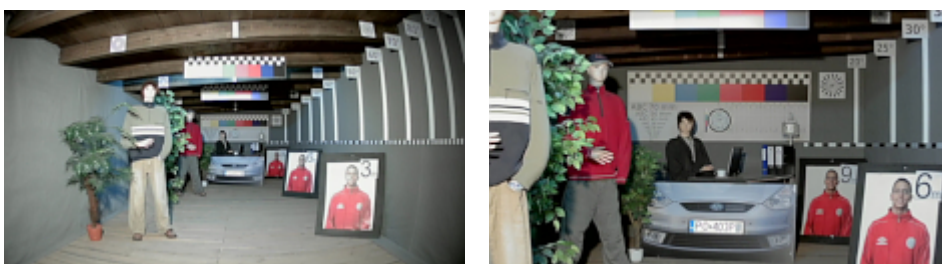

HD-TVI:

Camera image at artificial illumination (about 30Lux):