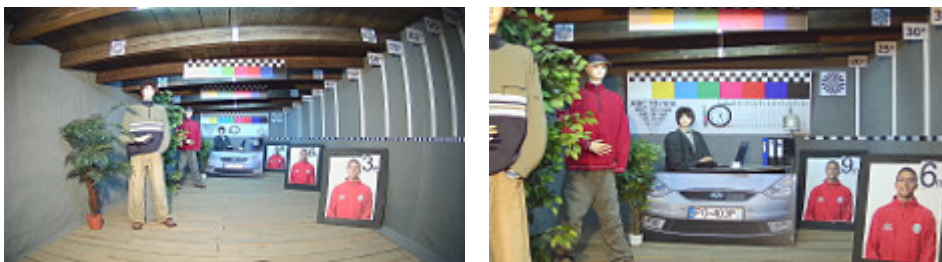

Camera image at night conditions with internal built-in IR illuminator on: