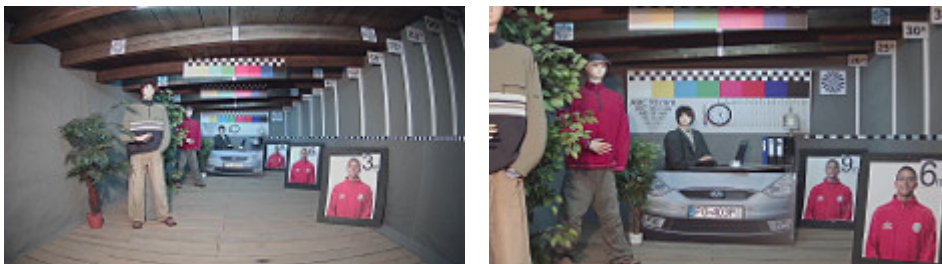

HD-CVI:

Camera image at artificial illumination (about 30Lux):