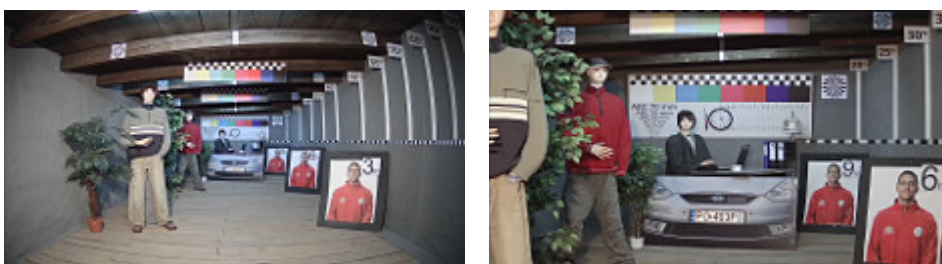

HD-TVI:

Camera image at artificial illumination (about 30Lux):