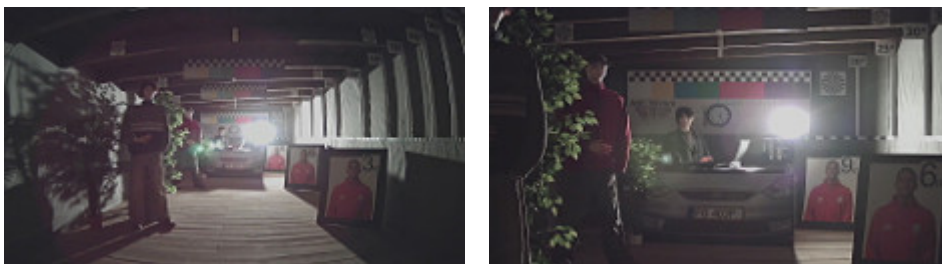

Camera image at direct strong light opposite to camera:

HD-CVI:

Camera image at artificial illumination (about 30Lux):

Camera image at night conditions with internal built-in IR illuminator on:

Camera image at direct strong light opposite to camera:

HD-TVI:

Camera image at artificial illumination (about 30Lux):

Camera image at night conditions with internal built-in IR illuminator on:

Camera image at direct strong light opposite to camera: