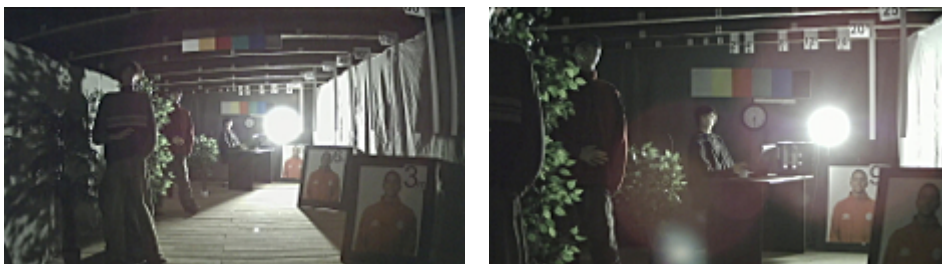

Camera image at direct strong light opposite to camera:

HD-CVI:

Camera image at artificial illumination (about 30Lux):

Camera image at night conditions with internal built-in IR illuminator on:

Camera image at direct strong light opposite to camera: