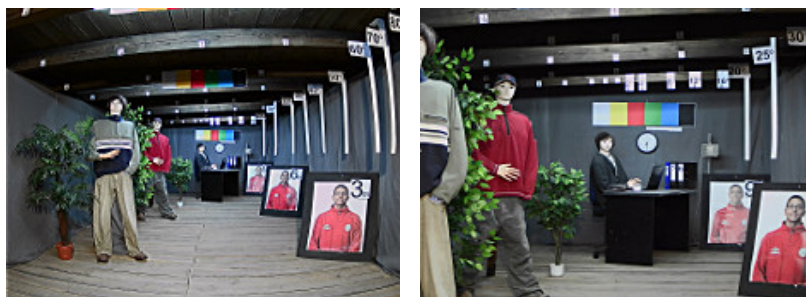

HD-TVI:

Camera image at artificial illumination (about 30Lux):