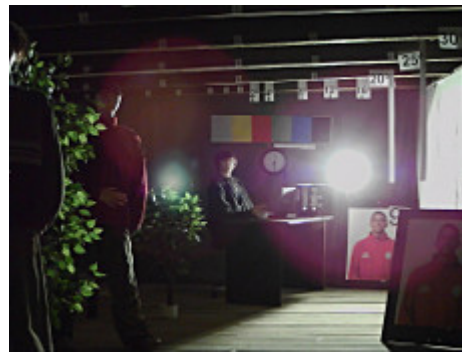

HD-TVI:

Camera image at artificial illumination (about 30Lux):

Camera image at night conditions with internal built-in IR illuminator on:

Camera image at direct strong light opposite to camera:

PACKAGE

Dimensions (L x W x H): 0x0x0 mm	Gross Weight: 0 kg
----------------------------------	--------------------