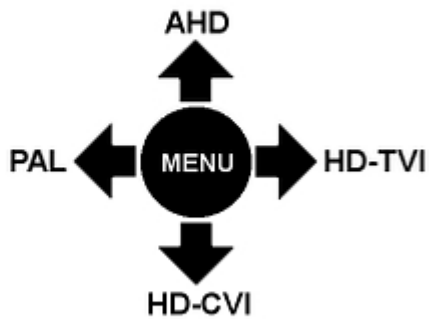

SPECIFICATION

Standard:	AHD, HD-CVI, HD-TVI, PAL
Sensor:	1/3 " APTINA CMOS
Digital Image Processor:	Nextchip NVP2470H
Matrix size:	3.0 Mpx
Resolution:	2048 x 1536 - 3.0 Mpx @ HD-TVI , 1920 x 1080 - 1080p @ AHD-H, HD-CVI, HD-TVI , 960 x 576 - 960H @ PAL
Range of IR illumination:	30 m
IR illuminator power adjustment:	Automatic
Lens:	2.8 ... 12 mm, 3 Mpx
View angle:	• 89 ° ... 27 ° (manufacturer data) • 74 ° ... 29 ° (our tests result)
S/N ratio:	> 50 dB
Video output:	1 Vpp 75 Ω, AHD / HD-CVI / HD-TVI / PAL - selectable by switch
Main features:	• ICR - Movable InfraRed filter • D-WDR - Wide Dynamic Range • DNR - Digital Noise Reduction • AGC - Automatic Gain Control • Sharpness - sharper image outlines • Auto White Balance
OSD menu:	✓
Power supply:	12 V DC / 400 mA

PRESENTATION

Camera is out from clamping ring (the OSD menu controller visible):

Mounting side view:

The appropriate signal format selection is done by tilting and holding the joystick for 5 s without entering to the OSD menu. Changing the signal to the NTSC in the camera causes loss of image in connected AHD recorder:

In the kit:

OUR TESTS

AHD:

Camera image at artificial illumination (about 30Lux):

Camera image at night conditions with internal built-in IR illuminator on:

DELTA-OPTI Monika Matysiak; <https://www.delta.poznan.pl>
POL; 60-713 Poznań; Graniczna 10
e-mail: delta-opti@delta.poznan.pl; tel: +(48) 61 864 69 60