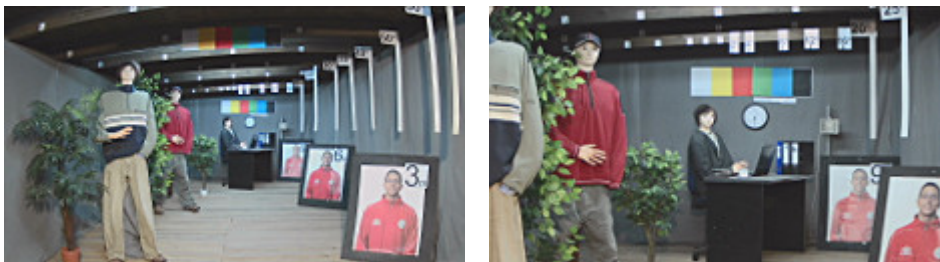

In the kit:

OUR TESTS

AHD:

Camera image at artificial illumination (about 30Lux):

Camera image at night conditions with internal built-in IR illuminator on:

DELTA-OPTI Monika Matysiak; <https://www.delta.poznan.pl>
POL; 60-713 Poznań; Graniczna 10
e-mail: delta-opti@delta.poznan.pl; tel: +(48) 61 864 69 60