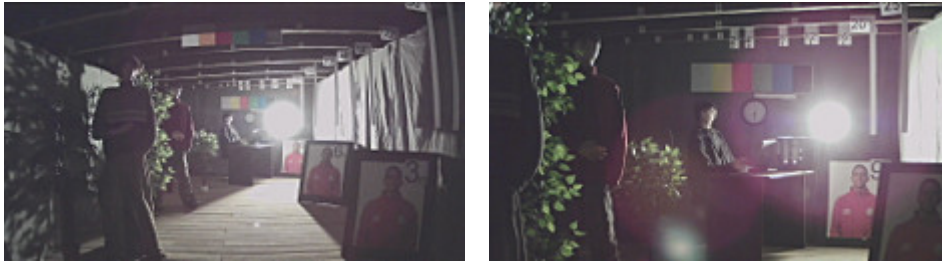

Camera image at direct strong light opposite to camera: