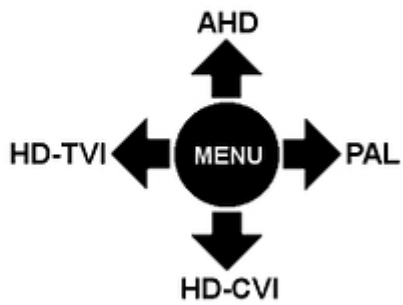

## PRESENTATION

Camera is out from clamping ring (the OSD menu controller visible):

Mounting side view:

The appropriate signal format selection is done by tilting the joystick in the desired direction while switching voltage:

#### OUR TESTS

AHD:

Camera image at artificial illumination (about 30Lux):

Camera image at night conditions with internal built-in IR illuminator on:

Camera image at direct strong light opposite to camera: