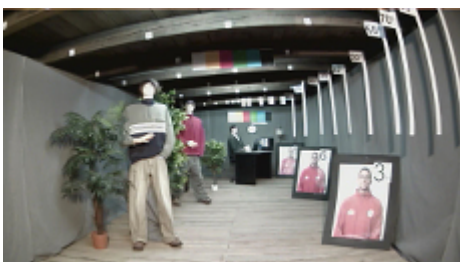

Camera image at night conditions with internal built-in IR illuminator on:

Camera image at direct strong light opposite to camera:

HD-TVI:

Camera image at artificial illumination (about 30Lux):

Camera image at night conditions with internal built-in IR illuminator on: