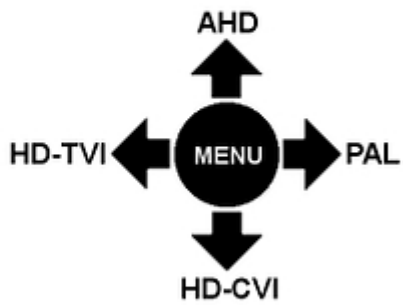

PRESENTATION

Camera is out from clamping ring (the OSD menu controller visible):

Mounting dimensions:

The appropriate signal format selection is done by tilting the joystick in the desired direction while switching voltage:

Configuration

- 1) Move the joystick in the correct direction
 - 2) Turn on the power
- In the kit:

OUR TESTS

AHD:

Camera image at artificial illumination (about 30Lux):

Camera image at night conditions with internal built-in IR illuminator on: