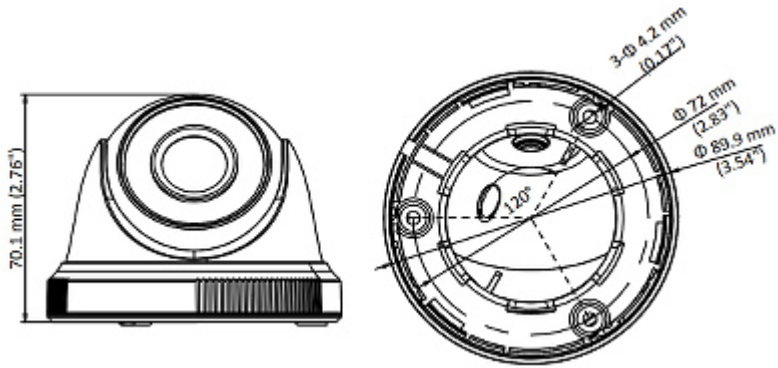

## PRESENTATION

Camera is out from clamping ring:

Dimensions:

The change of the AHD / HD-CVI / HD-TVI / PAL standard is done with the corresponding button by keeping it pressed for approx. 5 seconds:

In the kit: