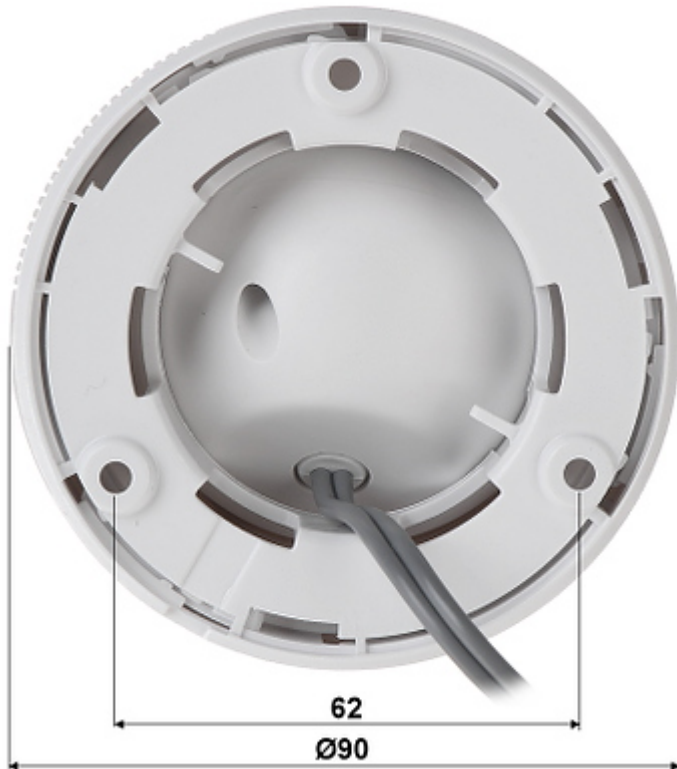

Code: DS-2CE56D0T-IRF(3.6mm)

In the case of video transmission using a twisted pair cable and matching transformers (balun), be aware of the possibility of signal reflections and interfering signals.

DELTA-OPTI Monika Matysiak; <https://www.delta.poznan.pl>  
POL; 60-713 Poznań; Graniczna 10  
e-mail: [delta-opti@delta.poznan.pl](mailto:delta-opti@delta.poznan.pl); tel: +(48) 61 864 69 60

Housing:	Dome, Metal / Plastic
Vandal-proof:	—
Color:	White
Operation temp:	-40 °C ... 60 °C
Weight:	0.18 kg
Dimensions:	Ø 90 x 70 mm
Manufacturer / Brand:	Hikvision
SAP Code:	300609188
Guarantee:	<b>3 years</b>

## PRESENTATION

Camera is out from clamping ring:

Dimensions:

The change of the AHD / HD-CVI / HD-TVI / PAL standard is done with the corresponding button by keeping it pressed for approx. 5 seconds:

In the kit: