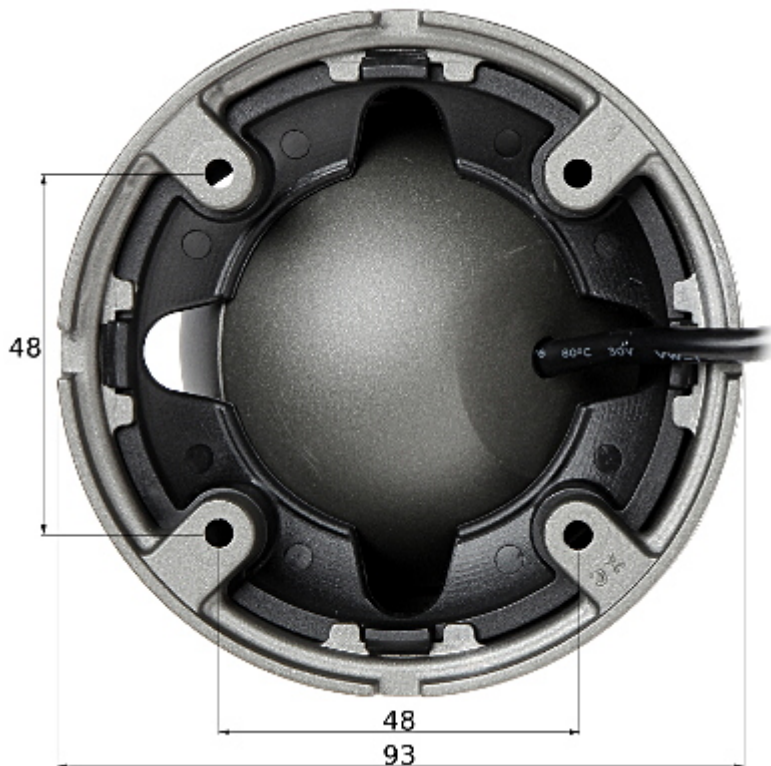

### SPECIFICATION

Standard:	AHD, HD-CVI, HD-TVI, PAL
Sensor:	1/3 " Progressive Scan CMOS
Matrix size:	1.3 Mpx
Resolution:	1280 x 720 - 720p, AHD-M, HD-CVI, HD-TVI , 960 x 576 - PAL
Range of IR illumination:	20 m
IR illuminator power adjustment:	Automatic
Lens:	3.6 mm
View angle:	• 67 ° (manufacturer data) • 60 ° (our tests result)
S/N ratio:	> 35 dB
Video output:	1 Vpp 75 Ω, AHD, HD-CVI, HD-TVI, PAL - selectable by switch
Main features:	• ICR - Movable InfraRed filter • DNR - Digital Noise Reduction • AGC - Automatic Gain Control • Auto White Balance • Sharpness - sharper image outlines
OSD menu:	✓
Power supply:	12 V DC / 290 mA
Housing:	Dome - Metal
Color:	Graphite
Vandal-proof:	✓
"Index of Protection":	IP66

## PRESENTATION

Camera is out from clamping ring (the OSD menu controller visible):

Mounting dimensions:

The change of the AHD / HD-CVI / HD-TVI / PAL standard is done with the corresponding button by keeping it pressed for approx. 5 seconds, without going into the OSD menu: