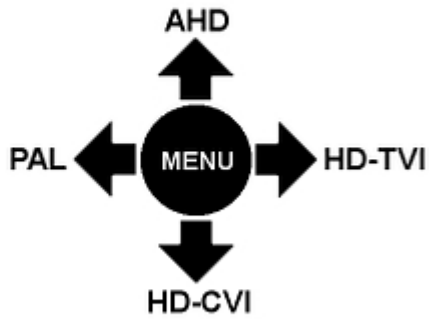

## PRESENTATION

Camera is out from clamping ring (the OSD menu controller visible):

Mounting dimensions:

The change of the AHD / HD-CVI / HD-TVI / PAL standard is done with the corresponding button by keeping it pressed for approx. 5 seconds, without going into the OSD menu: