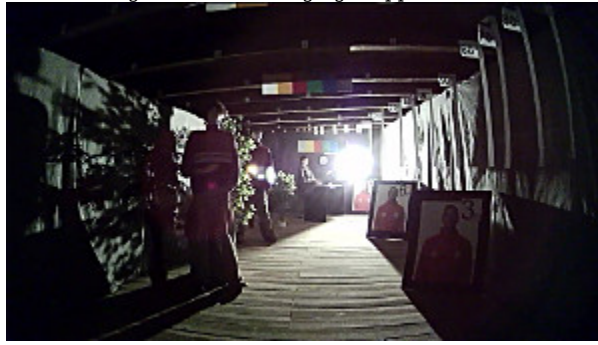

Camera image at direct strong light opposite to camera: