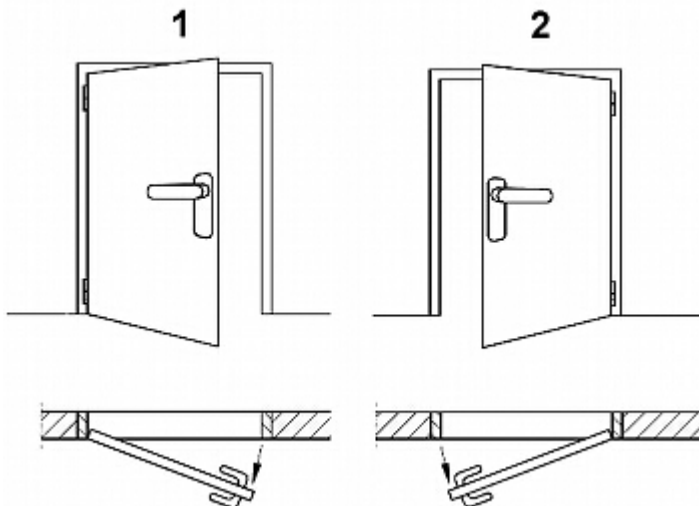

SPECIFICATION

Rated voltage:	10 ... 14 V AC/DC
Current consumption:	570 mA @ 12 V DC 400 mA @ 12 V AC
Application:	right-side door / left-side door
Ratched lock:	—
Memory function:	—
Reverse action:	—
Clearance adjustment:	4 mm
Allowable load of the door impacting the lock:	3500 N
Allowable uninterrupted operation time:	—
Main features:	<ul style="list-style-type: none">• Symmetrical housing• Operation mode : NC• Resistance : 21 Ω• Number of opening cycles : 200000
Weight:	0.186 kg
Dimensions:	20.5 x 28.5 x 75 mm
Manufacturer / Brand:	BIRA
Guarantee:	2 years

PRESENTATION

DELTA-OPTI Monika Matysiak; <https://www.delta.poznan.pl>
POL; 60-713 Poznań; Graniczna 10
e-mail: delta-opti@delta.poznan.pl; tel: +(48) 61 864 69 60

Connectors:

Dimensions:

Determination of the left- and right side doors:

Dimensions (L x W x H): 0x0x0 mm	Gross Weight: 0 kg
----------------------------------	--------------------