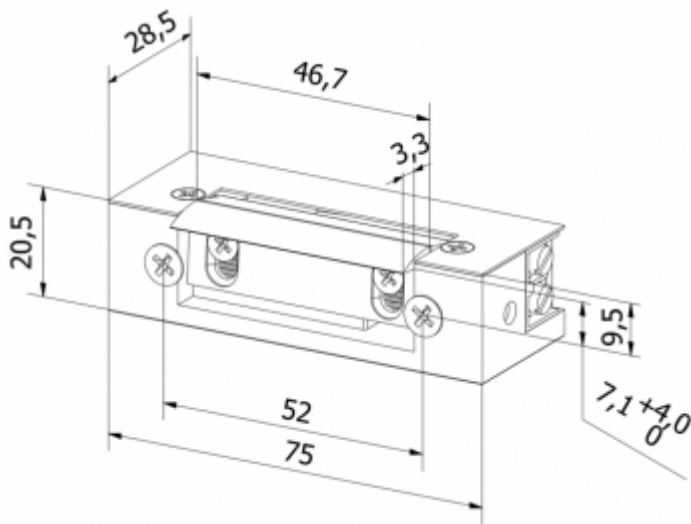

SPECIFICATION

Rated voltage:	10 ... 14 V AC/DC
Current consumption:	570 mA @ 12 V DC 400 mA @ 12 V AC
Application:	right-side door / left-side door
Ratched lock:	—
Memory function:	—
Reverse action:	—
Clearance adjustment:	4 mm
Allowable load of the door impacting the lock:	3500 N
Allowable uninterrupted operation time:	—
Main features:	<ul style="list-style-type: none">• Symmetrical housing• Operation mode : NC• Resistance : 21 Ω• Number of opening cycles : 200000
Weight:	0.186 kg
Dimensions:	20.5 x 28.5 x 75 mm
Manufacturer / Brand:	BIRA
Guarantee:	2 years

PRESENTATION

DELTA-OPTI Monika Matysiak; <https://www.delta.poznan.pl>
POL; 60-713 Poznań; Graniczna 10
e-mail: delta-opti@delta.poznan.pl; tel: +(48) 61 864 69 60

Connectors:

Dimensions:

Determination of the left- and right side doors:

Dimensions (L x W x H): 0x0x0 mm	Gross Weight: 0 kg
----------------------------------	--------------------